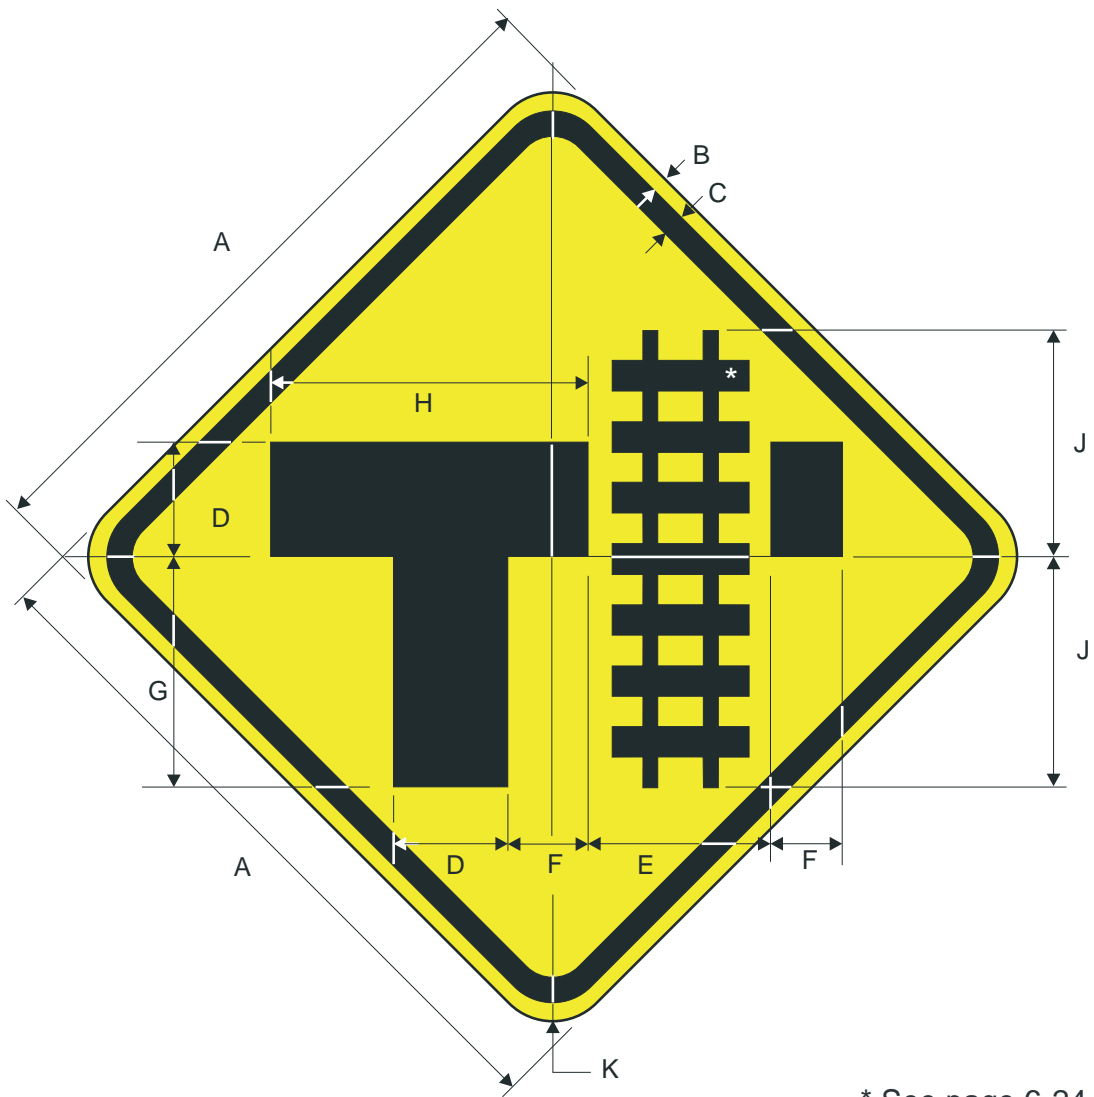

* See page 6-24
for symbol design

W10-4R(L)

A	B	C	D	E	F	G	H	J	K
24	.375	.625	4	6	2.722	8	11.448	8	1.5
30	.5	.75	5	7.485	3.442	10	14.41	10	1.875
36	.625	.875	6	9	4	12	17	12	2.25
48	.75	1.25	8	12	5	16	22	16	3

COLORS: LEGEND - BLACK
BACKGROUND - YELLOW (RETROREFLECTIVE)