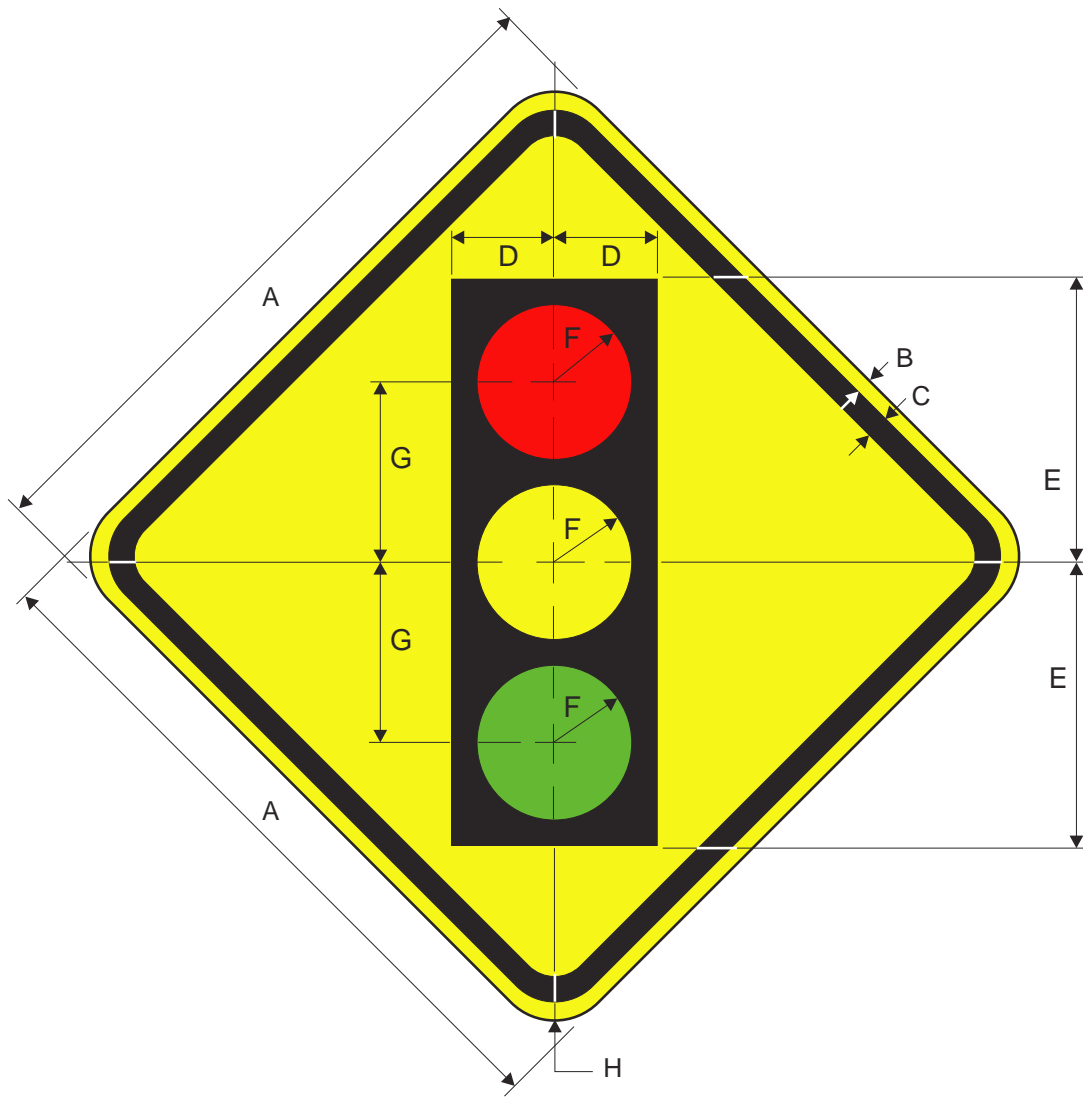

W3-3

A	B	C	D	E	F	G	H
18	.375	.625	3	8	2.25	5	1.5
30	.5	.75	5	13.75	3.75	8.75	1.875
36	.625	.875	5.75	15.75	4.25	10	2.25
48	.75	1.25	7.5	20	5	12.5	3

COLORS: LEGEND   - BLACK
BACKGROUND   -YELLOW (RETROREFLECTIVE)
TOP CIRCLE   -RED (RETROREFLECTIVE)
MIDDLE CIRCLE   -YELLOW (RETROREFLECTIVE)
BOTTOM CIRCLE   - GREEN (RETROREFLECTIVE)