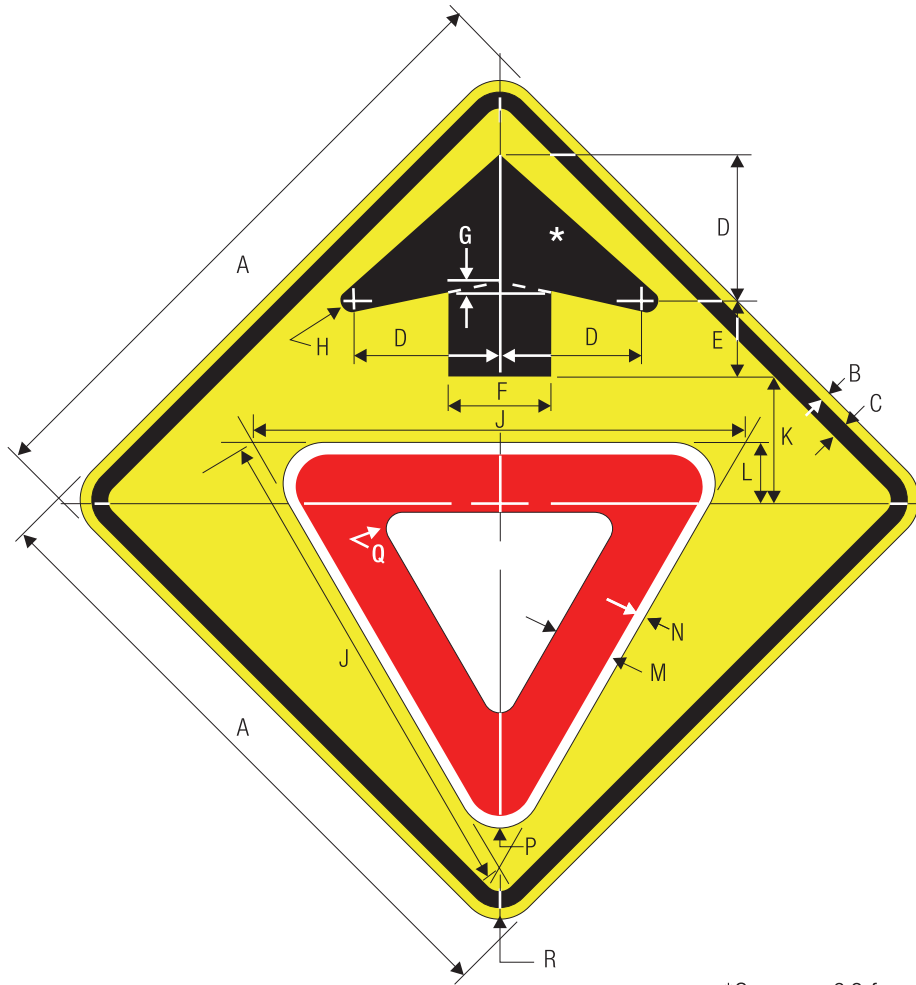

W3-2

*See page 6-3 for symbol design.

A	B	C	D	E	F	G	H	J	K	L	M	N
18	.375	.625	4.5	2.25	3	.375	.187	14	3	1.687	1.875	.313
24	.375	.625	6	3	4	.5	.25	19	5	2.25	2.5	.375
30	.5	.75	7.5	3.75	5	.625	.313	25	6.25	3	3.375	.5
36	.625	.875	9	4.5	6	.75	.375	28	7.5	3.375	3.75	.625
48	.75	1.25	12	6	8	1	.5	38	10	4.5	5	.75

P	Q	R
.687	.375	1.5
.937	.5	1.5
1.25	.625	1.875
1.375	.75	2.25
1.875	1	3

COLORS: BORDER & ARROW — BLACK
SYMBOL — WHITE BORDER ON RED BACKGROUND (RETROREFLECTIVE)
BACKGROUND — YELLOW (RETROREFLECTIVE)