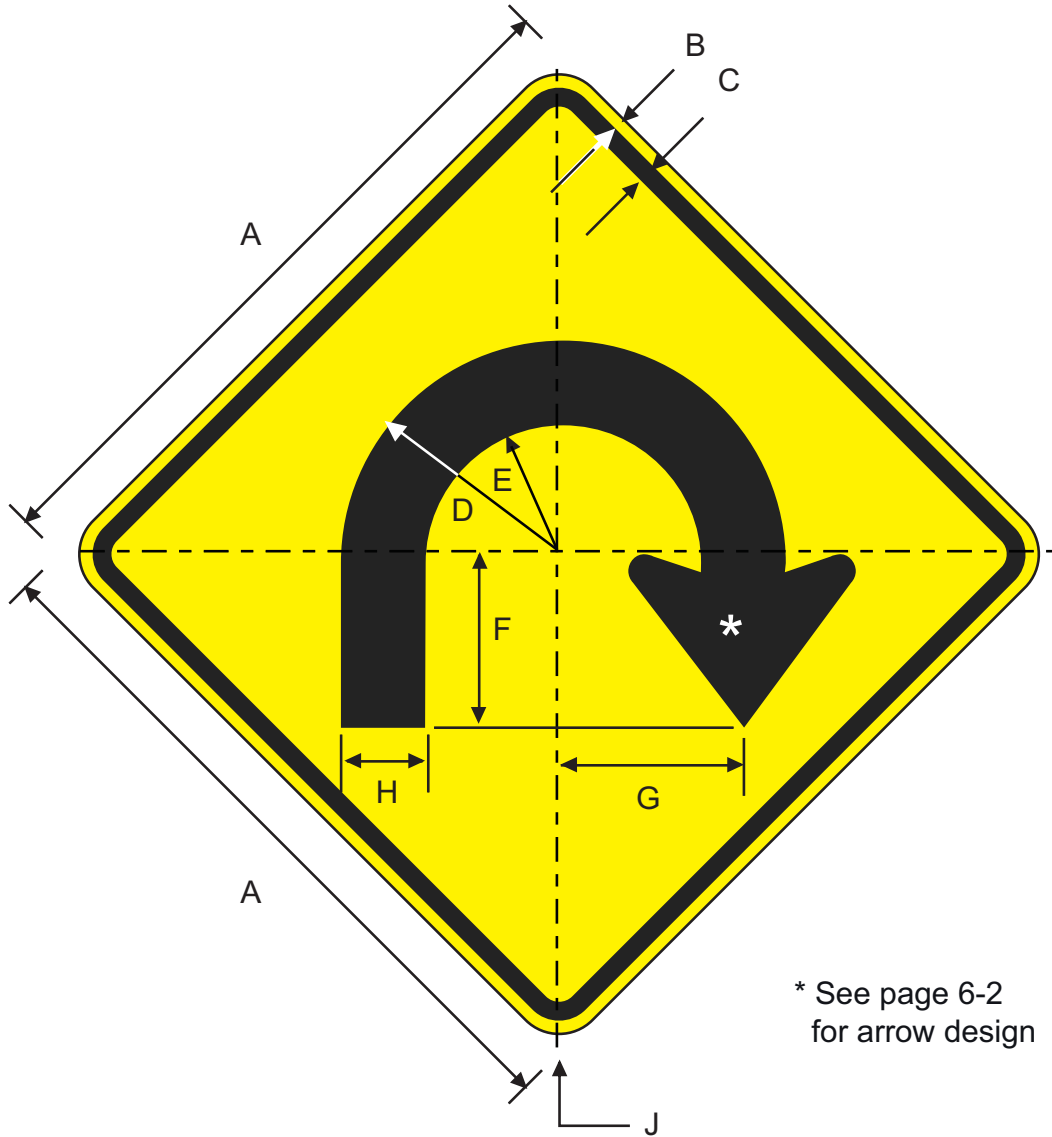

W1-11

A	B	C	D	E	F	G	H	J
30	.5	.75	9.407	5.804	7.365	7.845	3.603	1.875
36	.625	.875	11.288	6.965	8.846	9.407	4.323	2.25
48	.75	1.25	15.051	9.287	11.768	12.569	5.764	3

COLORS: LEGEND - BLACK
BACKGROUND - YELLOW (RETROREFLECTIVE)

2-5.3.1