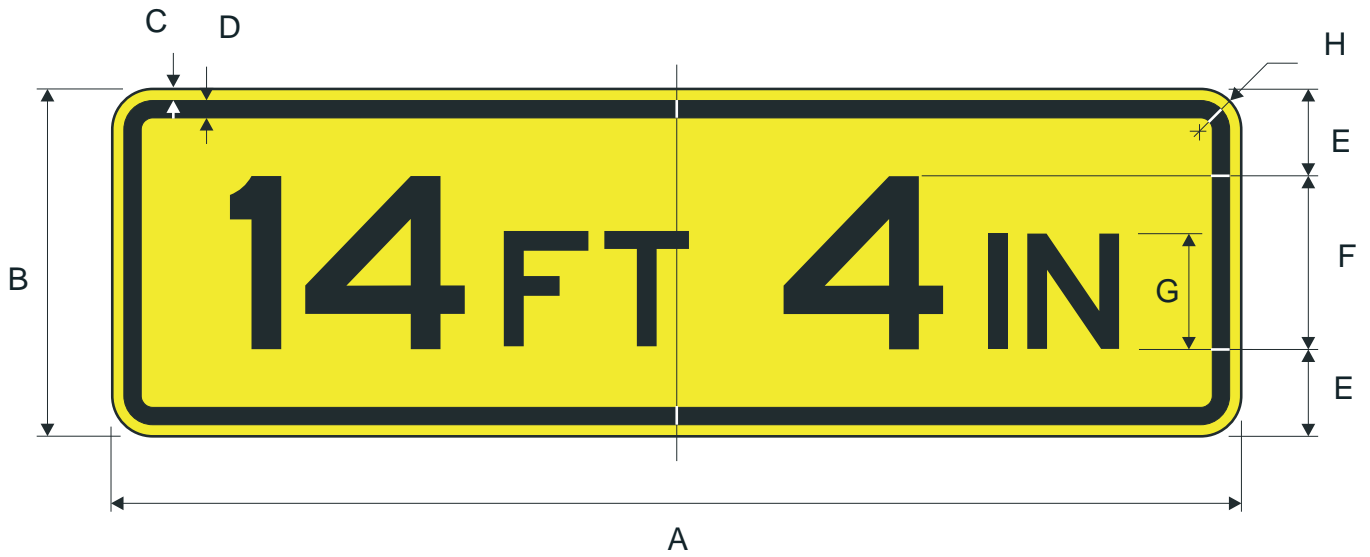

W12-3T

A	B	C	D	E	F	G	H
66	12	.375	.625	2.5	7D	5D	1.875
84	24	.75	1.25	6	12D	9D	3
96	18	.375	.625	4	10D	8D	1.875

COLORS: LEGEND - BLACK
BACKGROUND - YELLOW (RETROREFLECTIVE)