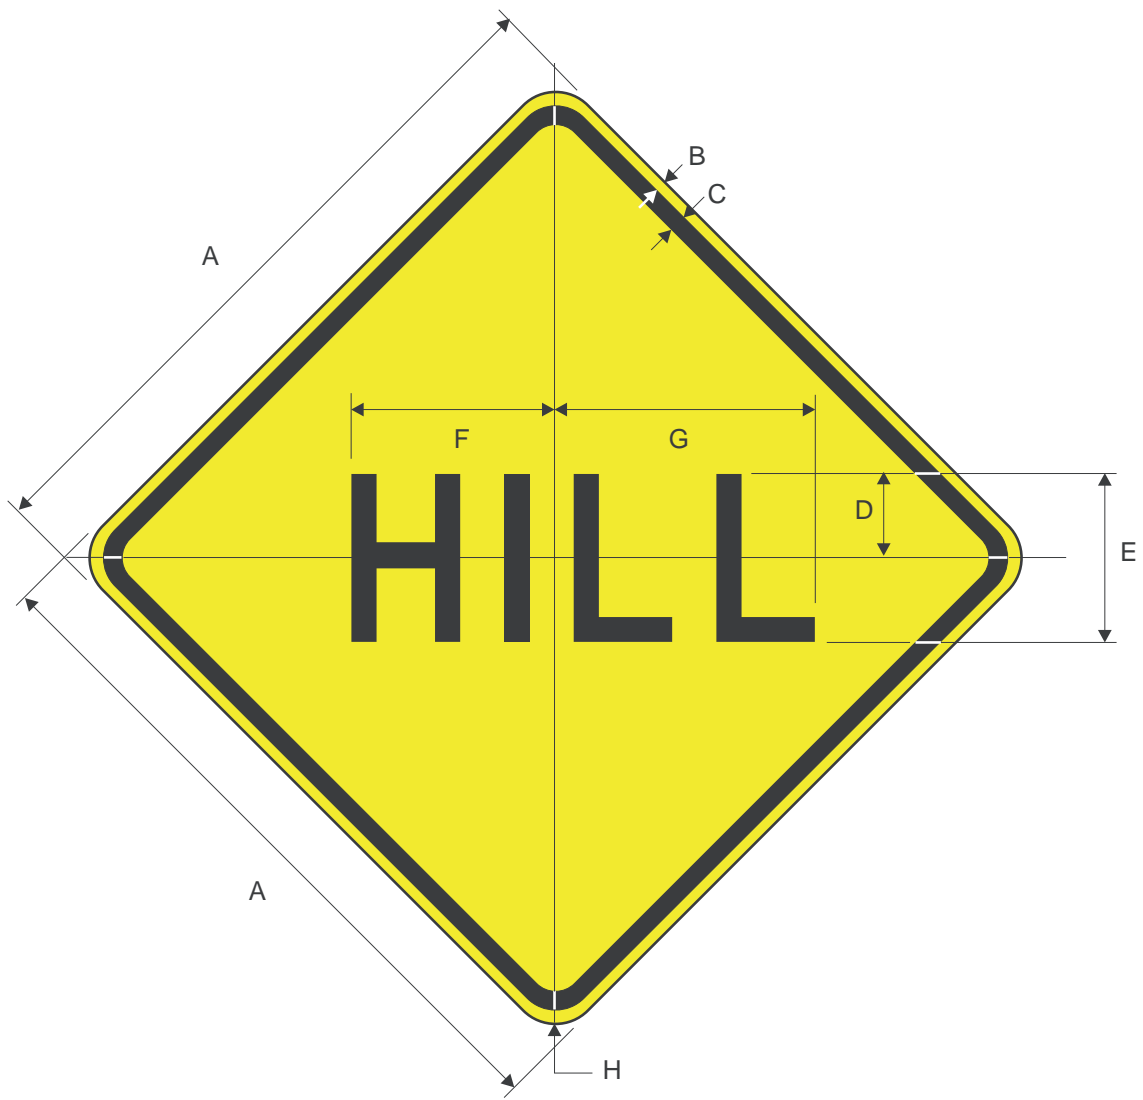

W7-1a

A	B	C	D	E	F	G	H
24	.375	.625	3	6D	7.085	9.126	1.5
30	.5	.75	4	8D	9.647	11.969	1.875
36	.625	.875	5	10D	12.169	14.851	2.25
48	.75	1.25	6	12D	14.531	17.893	3

COLORS: LEGEND - BLACK
BACKGROUND - YELLOW (RETROREFLECTIVE)