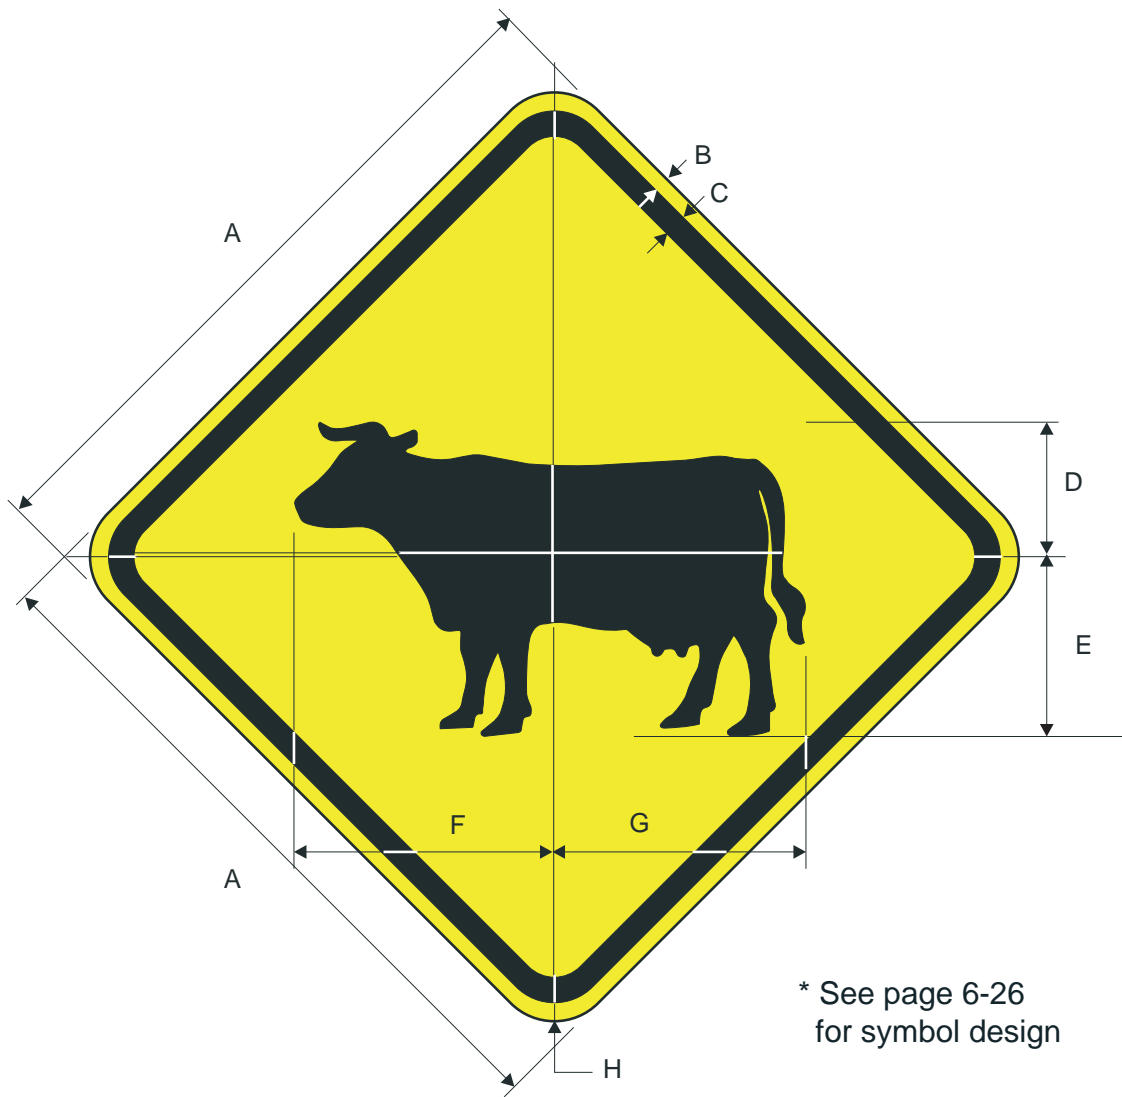

W11-4

A	B	C	D	E	F	G	H
24	.375	.625	4.75	6.313	9.25	8.313	1.5
30	.5	.75	6	8	11.75	10.5	1.875
36	.625	.875	7.25	9.625	14.125	12.625	2.25
48	.75	1.25	9.5	12.625	18.5	16.625	3

COLORS: LEGEND - BLACK
BACKGROUND - YELLOW (RETROREFLECTIVE)