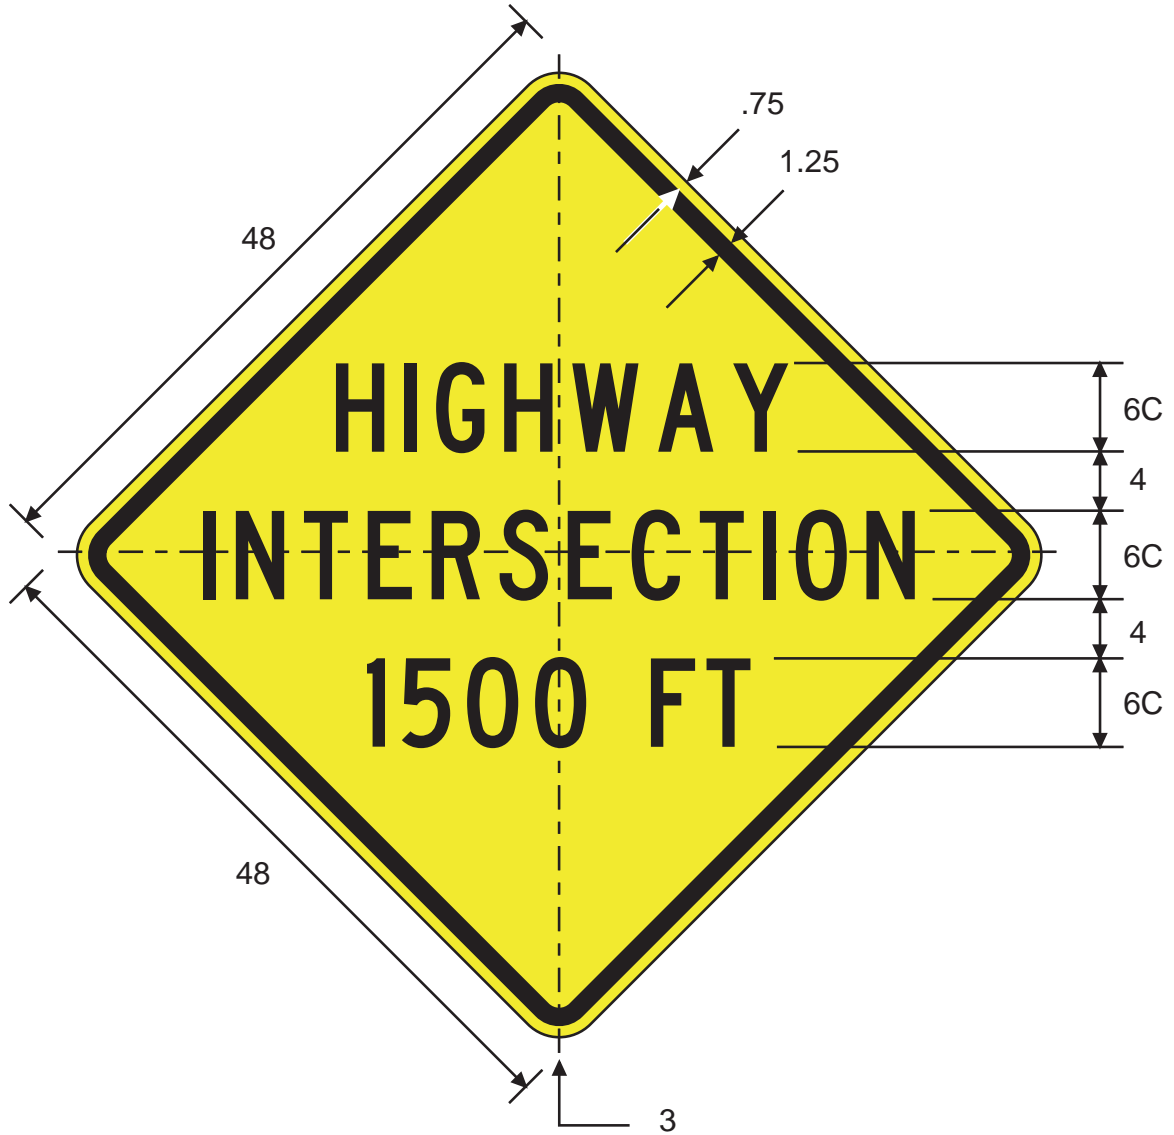

W2-6A

1000 FT

W2-6B

500 FT

W2-6C

AHEAD

COLORS: LEGEND - BLACK
BACKGROUND - YELLOW (RETROREFLECTIVE)