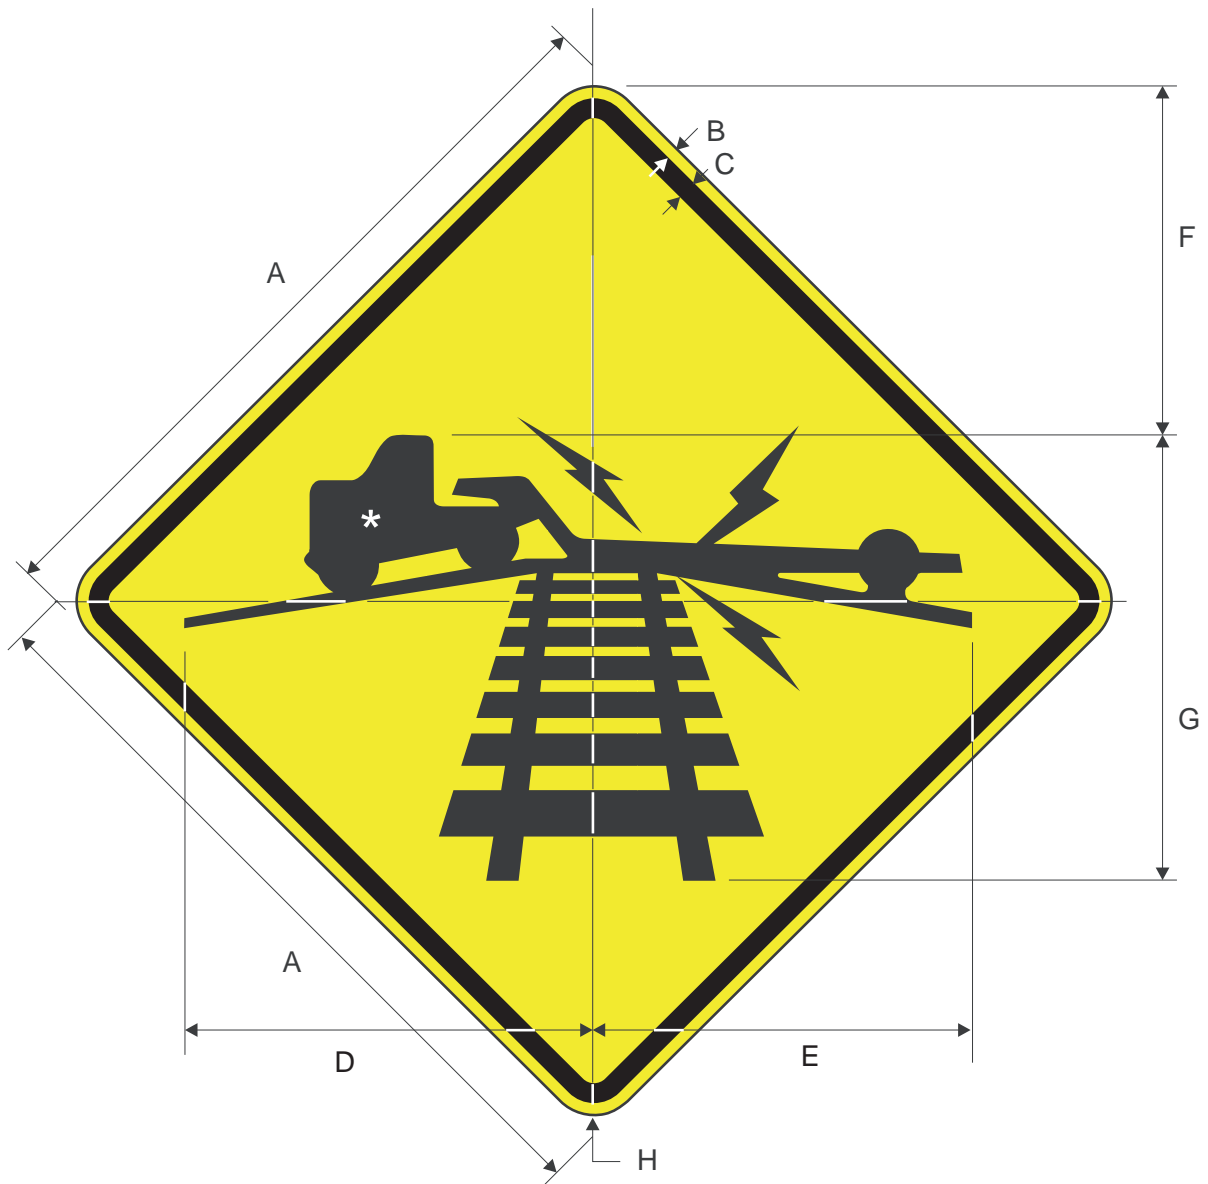

**W10-4b**

A	B	C	D	E	F	G
30	.5	.75	4D	1.875	.1875	1.875
36	.625	.875	5D	1.375	.25	2.25
48	.75	1.25	7D	2	.5	3

COLORS: LEGEND - BLACK  
 BACKGROUND - YELLOW (RETROREFLECTIVE)

**2-39.5.1**

**W10-5**

\* See page 6-13  
for symbol design