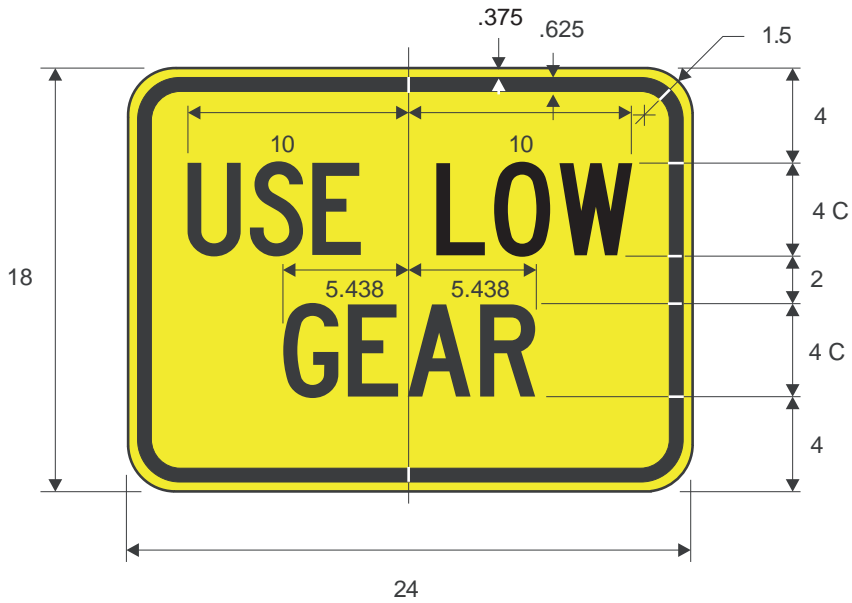

COLORS: LEGEND - BLACK
BACKGROUND - YELLOW (RETROREFLECTIVE)