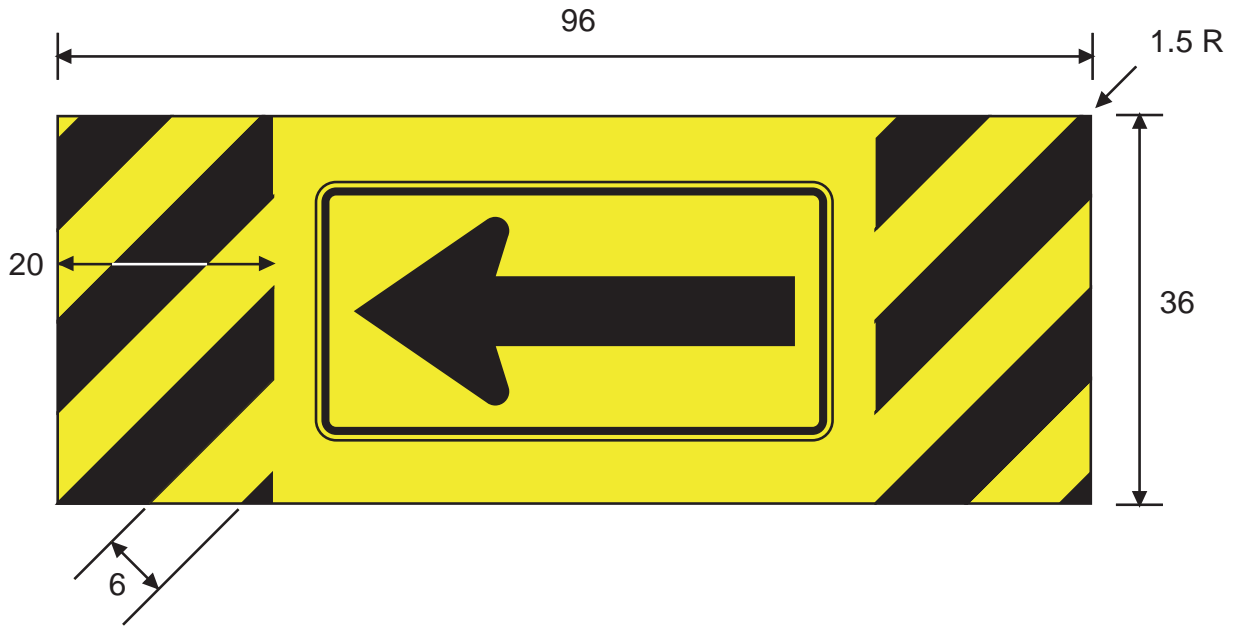

W1-9L(R)

COLORS: LEGEND - BLACK
BACKGROUND - YELLOW (RETROREFLECTIVE)