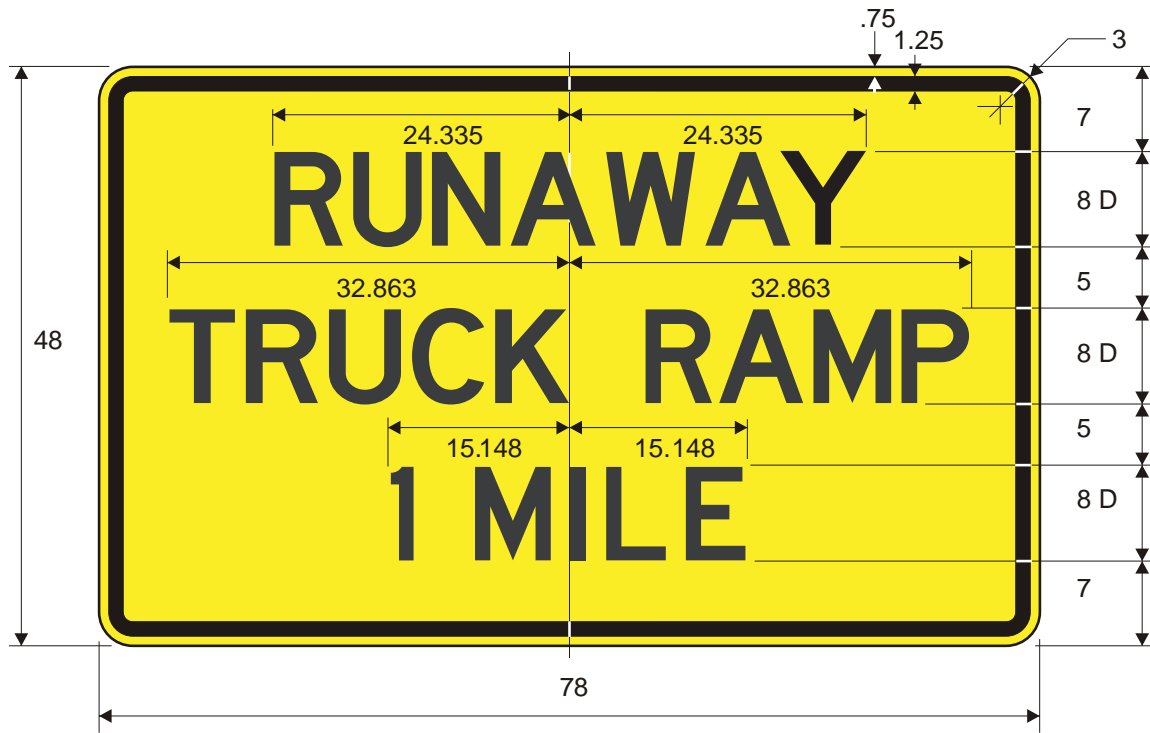

COLORS: LEGEND - BLACK  
BACKGROUND - YELLOW (RETROREFLECTIVE)

COLORS: LEGEND - BLACK  
 BACKGROUND - YELLOW (RETROREFLECTIVE)

Note: Percent of grade and distance may vary on these signs.

COLORS: LEGEND - BLACK  
BACKGROUND - YELLOW (RETROREFLECTIVE)