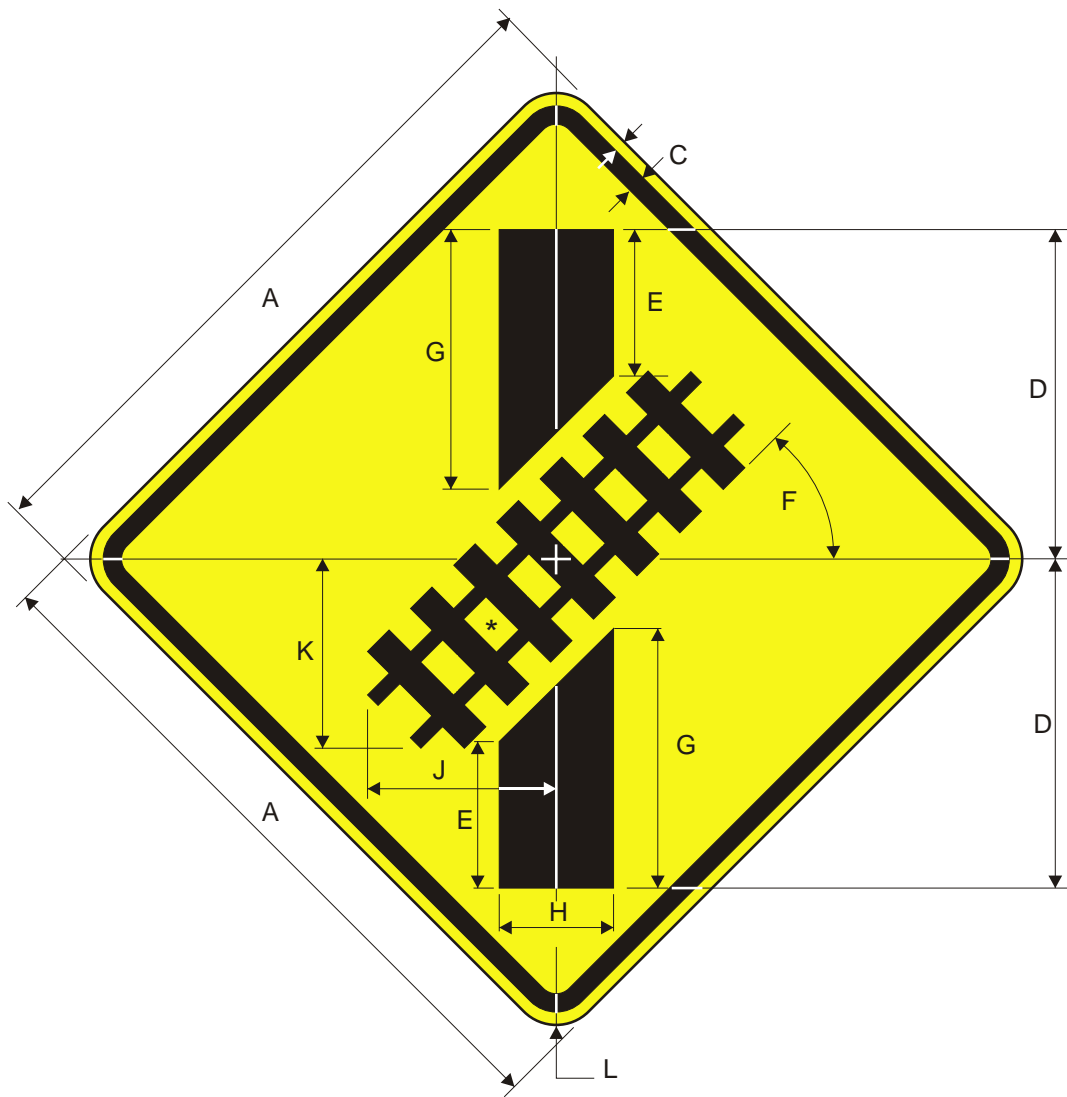

W10-12

* See page 6-24 for symbol design

A	B	C	D	E	F	G	H	J	K	L
18	.375	.625	8.646	3.802	45°	6.805	3	4.923	4.963	1.5
24	.375	.625	11.528	5.083	45°	9.086	4	6.564	6.645	1.5
30	.5	.75	14.410	6.364	45°	11.368	5	8.206	8.286	1.875
36	.625	.875	17.293	7.645	45°	13.650	6	9.847	9.927	2.25
48	.75	1.25	23.057	10.167	45°	18.173	8	13.129	13.250	3

COLORS: LEGEND - BLACK
BACKGROUND - YELLOW (RETROREFLECTIVE)