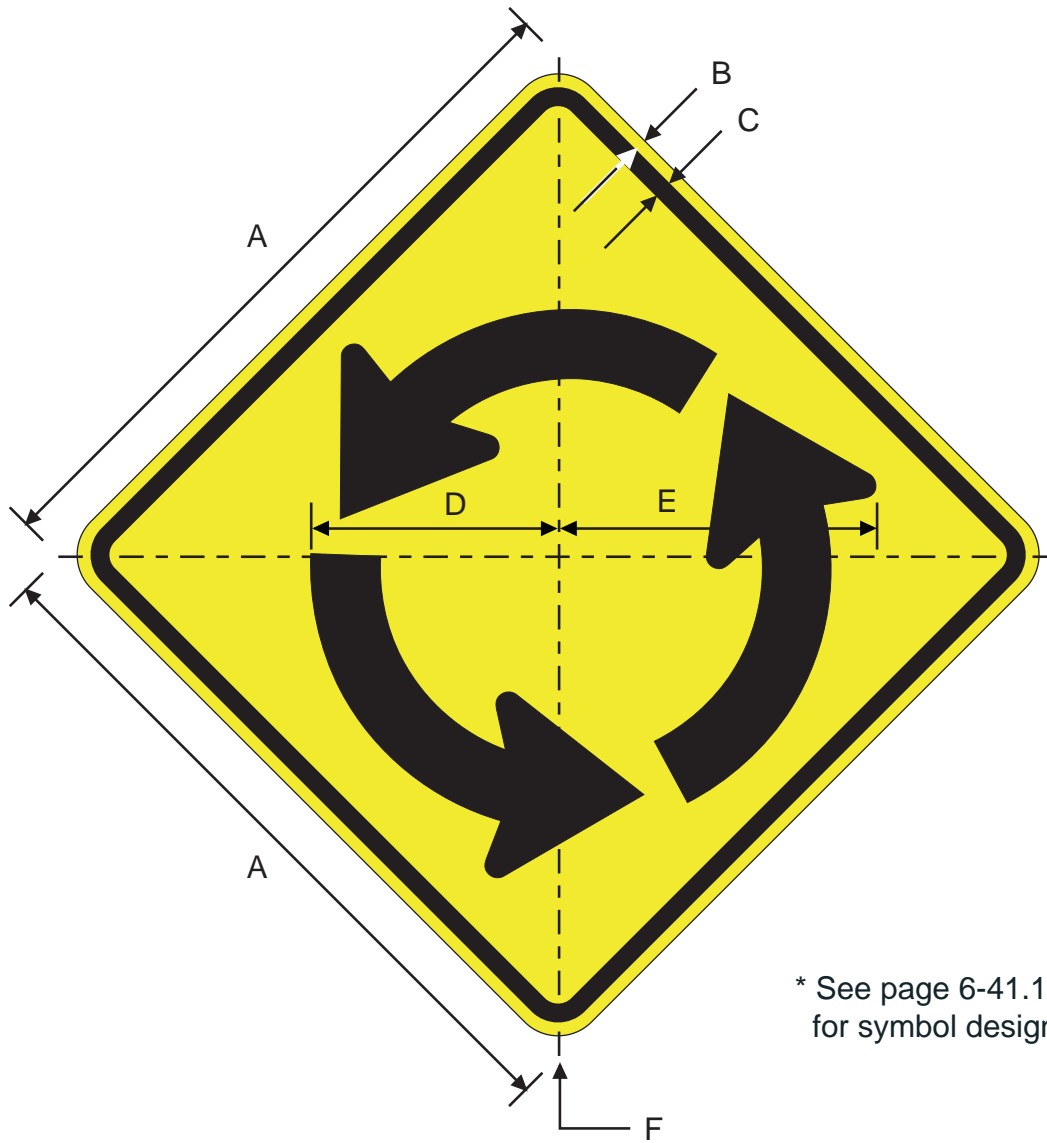

2-6.5

* See page 6-41.1
for symbol design

W2-6

A	B	C	D	E	F
24	.375	.625	8.406	10.848	1.5
30	.5	.75	10.487	13.57	1.875
36	.625	.875	12.569	16.292	2.25
48	.75	1.25	16.812	21.696	3

COLORS: LEGEND - BLACK
BACKGROUND - YELLOW (RETROREFLECTIVE)

2-6.6