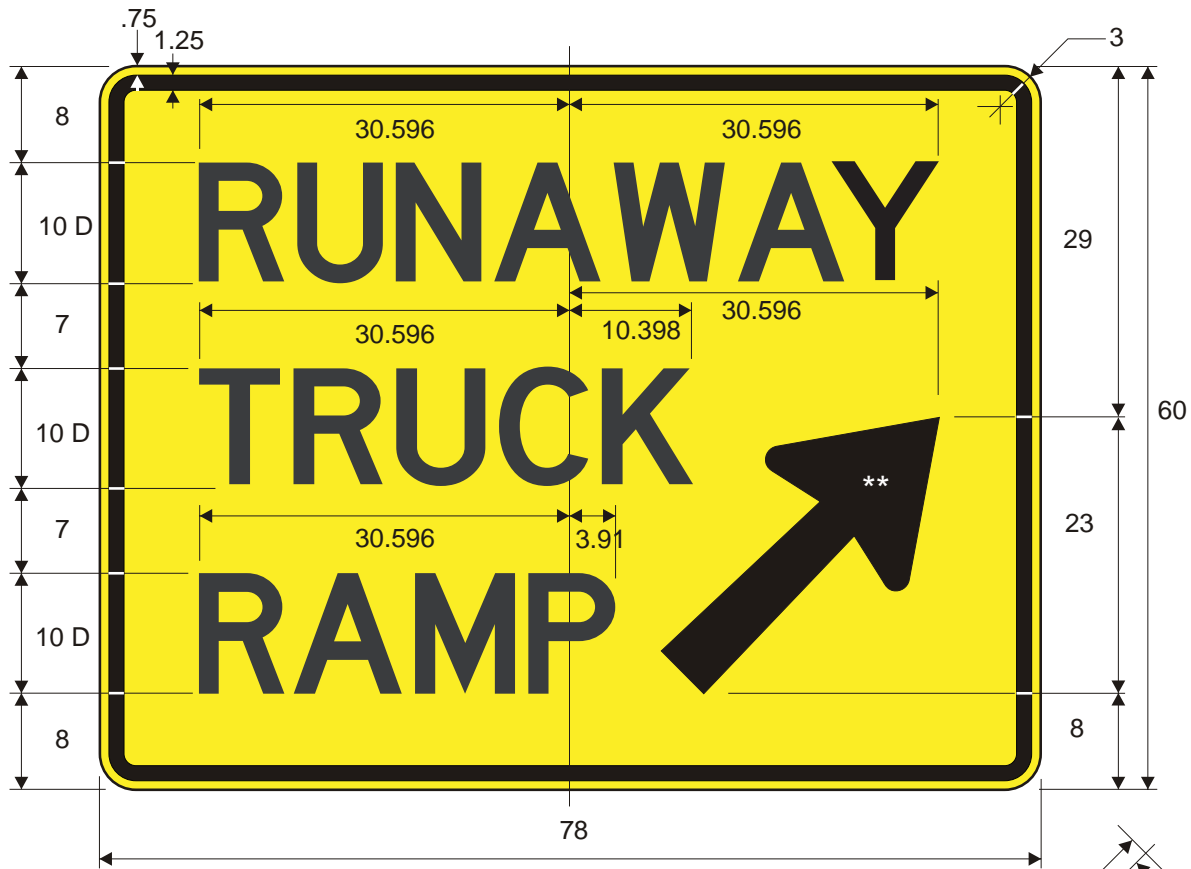

W7-4b

COLORS: LEGEND - BLACK
BACKGROUND - YELLOW (RETROREFLECTIVE)