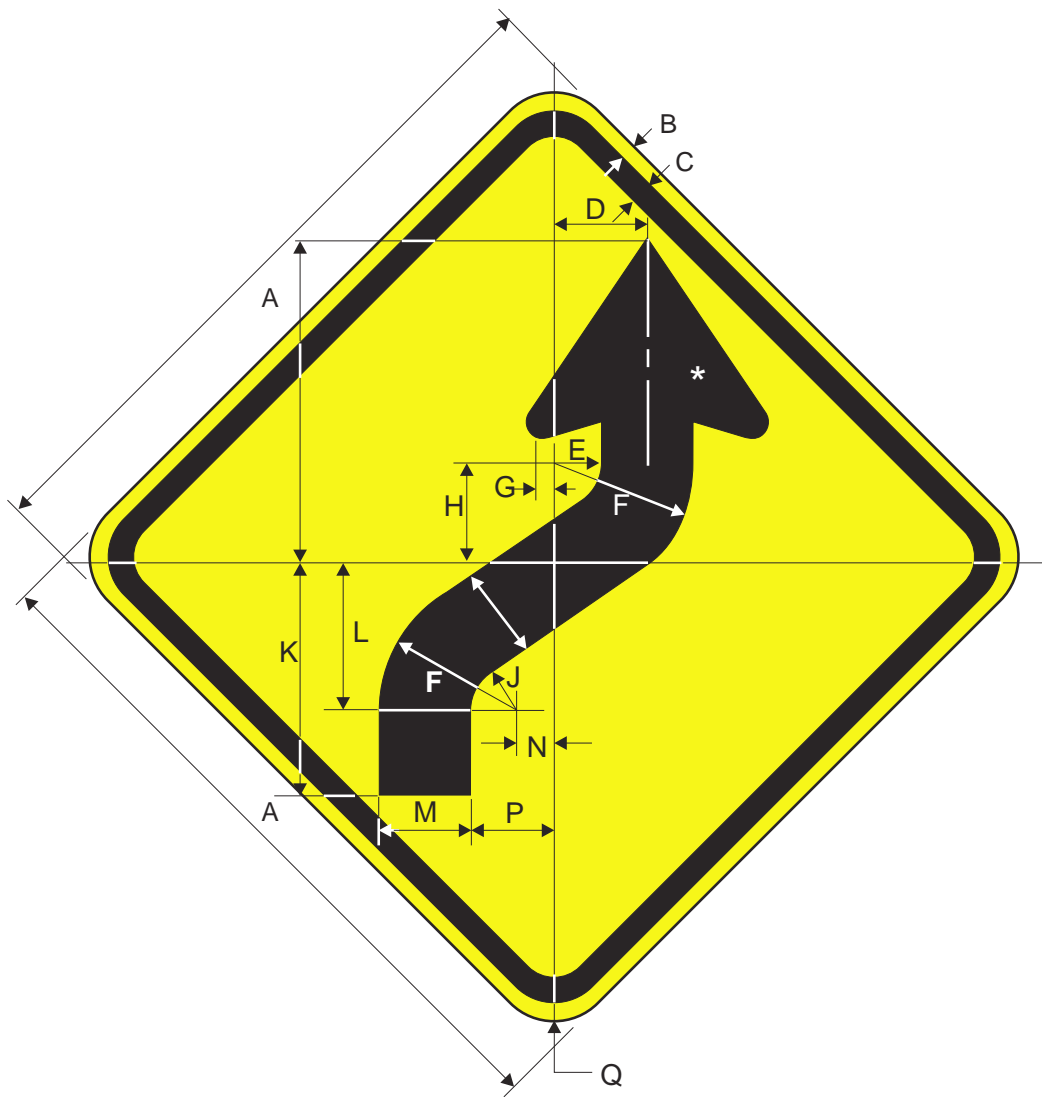

W1-4R(L)

* See page 6-2
for arrow design

A	B	C	D	E	F	G	H	J	K	L	M
18	.375	.625	2.375	1	3.875	.25	2.625	8.625	6.25	4	2.625
24	.375	.625	3.156	1.5	5	.313	3.5	11.25	8.25	5.25	3.5
30	.5	.75	3.938	1.875	6.25	.375	4.375	14.063	10.625	6.563	4.375
36	.625	.875	4.719	2.25	7.5	.469	5.25	16.875	12.375	7.875	5.25
48	.75	1.25	6.313	3	10	.625	7	22.5	16.5	10.5	7

N	P	Q
.875	2	1.5
1.125	2.625	1.5
1.406	3.281	1.875
1.688	3.938	2.25
2.25	5.25	3

COLORS: LEGEND - BLACK
BACKGROUND -YELLOW (RETROREFLECTIVE)