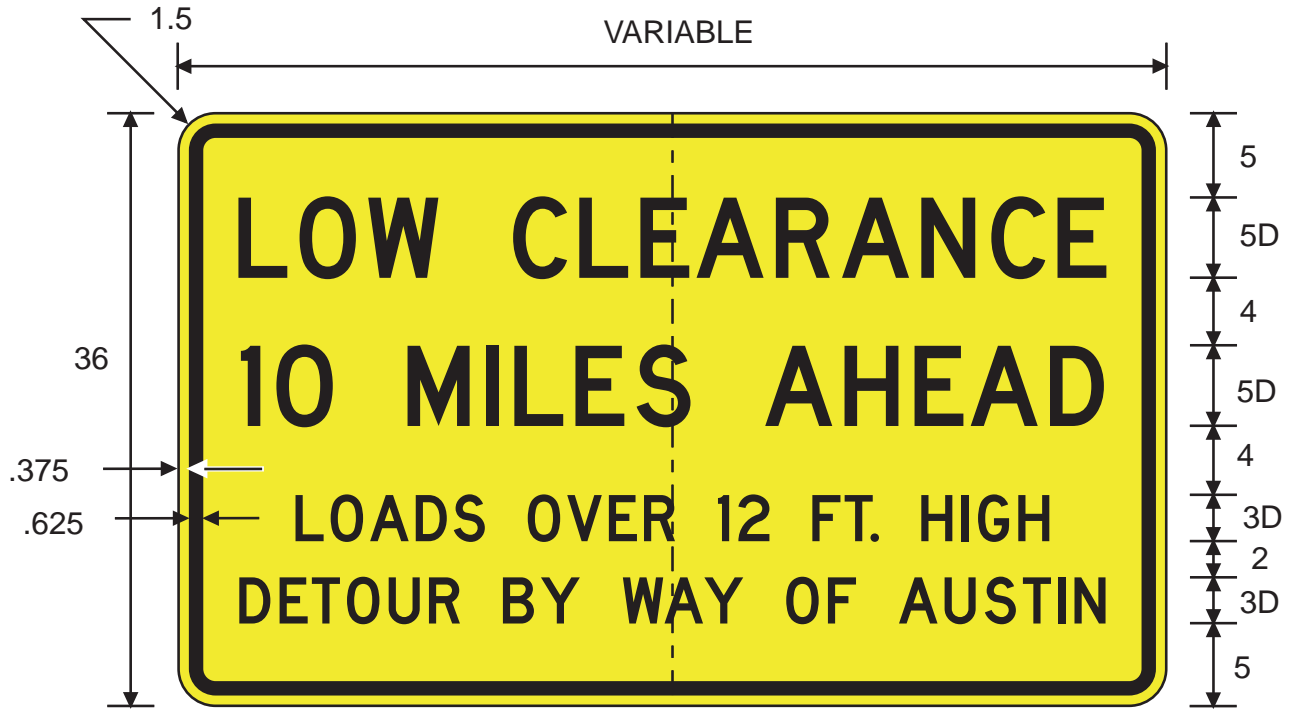

W12-4

COLORS: LEGEND - BLACK
BACKGROUND -YELLOW (RETROREFLECTIVE)