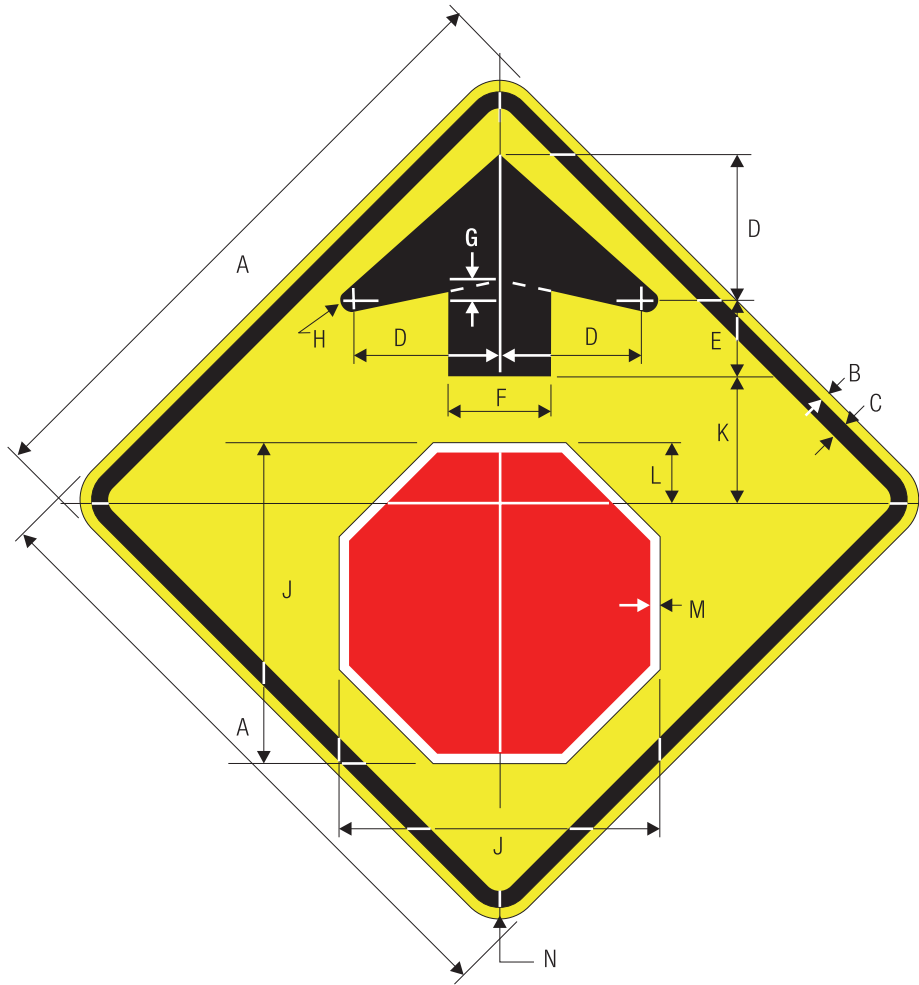

W3-1

A	B	C	D	E	F	G	H	J	K	L	M	N
18	.375	.625	4.5	2.25	3	.375	.187	9.5	3	1.75	.313	1.5
24	.375	.625	6	3	4	.5	.25	12.562	5	2.25	.375	1.5
30	.5	.75	7.5	3.75	5	.625	.313	15.75	6.25	2.875	.5	1.875
36	.625	.875	9	4.5	6	.75	.375	19	7.5	3.5	.625	2.25
48	.75	1.25	12	6	8	1	.5	25.125	10	4.5	.75	3

COLORS: BORDER & ARROW – BLACK
SYMBOL – WHITE BORDER ON RED BACKGROUND (RETROREFLECTIVE)
BACKGROUND – YELLOW (RETROREFLECTIVE)