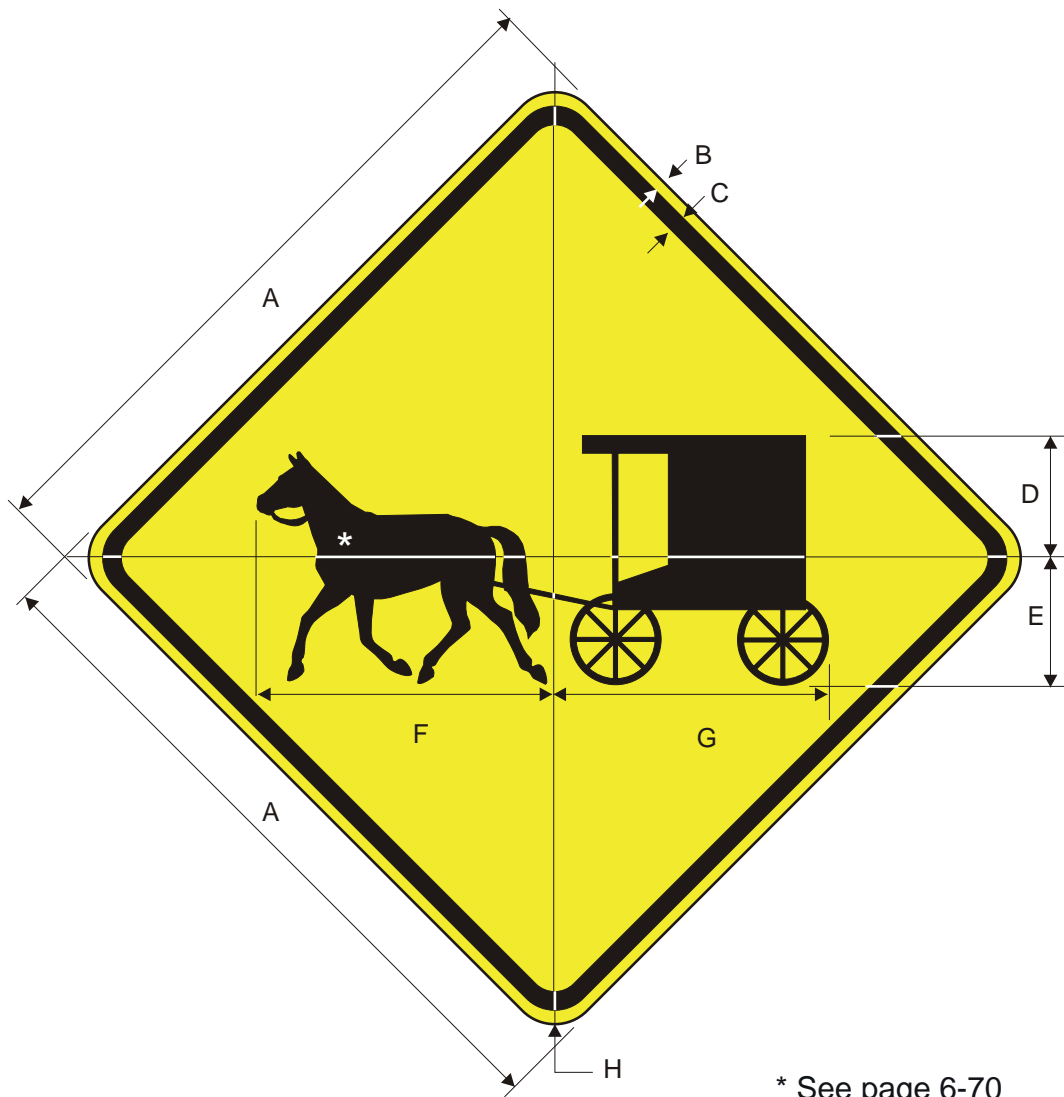

W11-14

* See page 6-70
for symbol design

A	B	C	D	E	F	G	H
24	.375	.625	4.323	4.443	10.407	9.567	1.5
30	.5	.75	5.404	5.564	13.0	11.969	1.875
36	.625	.875	6.484	6.685	15.611	14.370	2.25
48	.75	1.25	8.646	8.926	20.815	19.174	3

COLORS: LEGEND - BLACK
BACKGROUND - YELLOW (RETROREFLECTIVE)