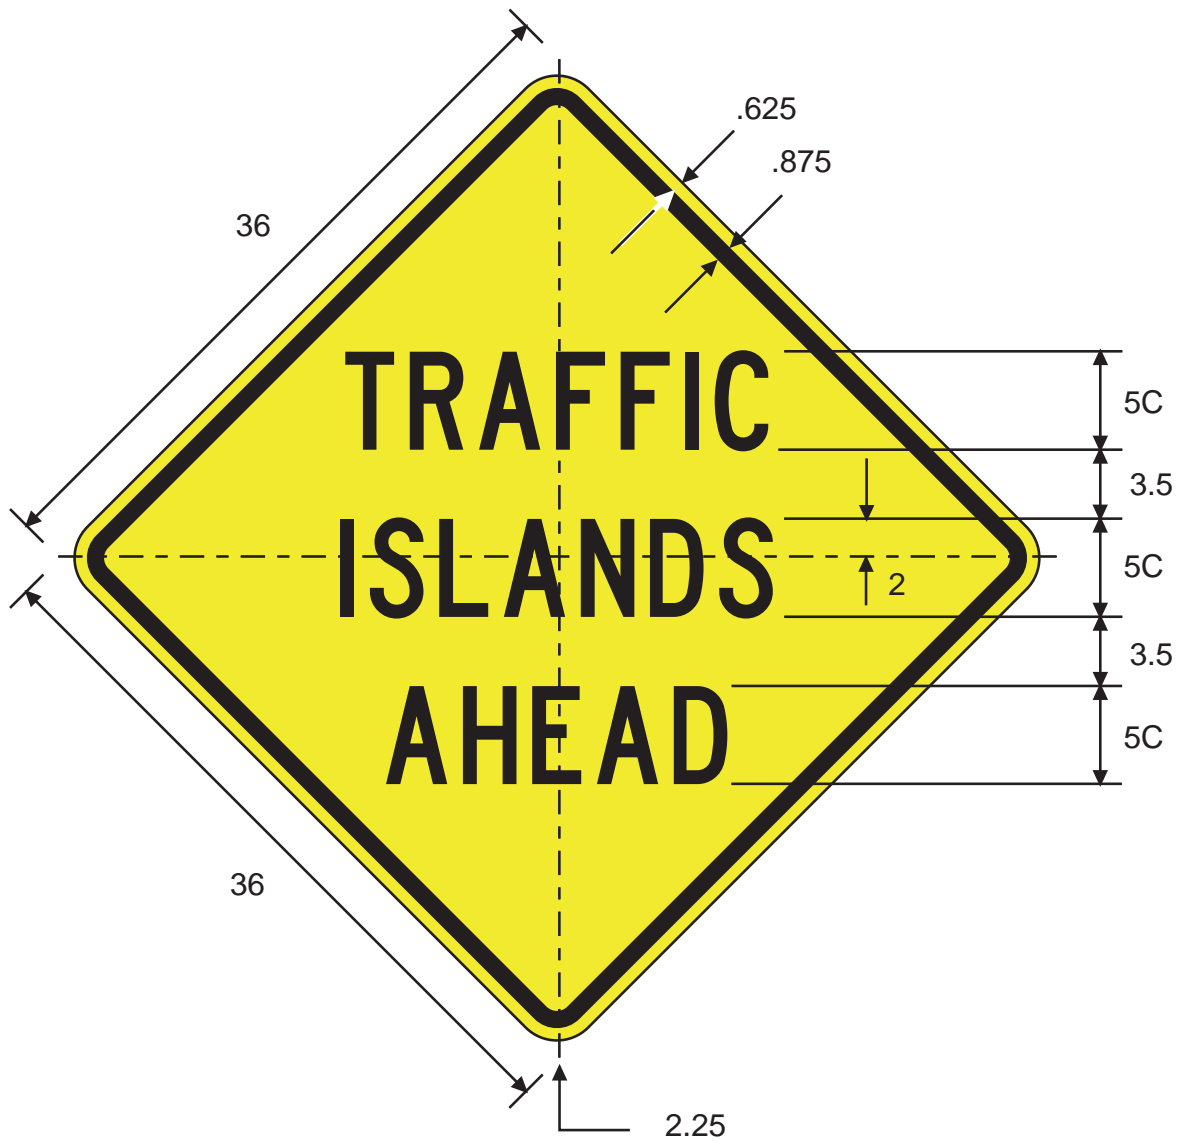

W2-6D

W2-8

COLORS: LEGEND - BLACK
BACKGROUND - YELLOW (RETROREFLECTIVE)

2-6.8