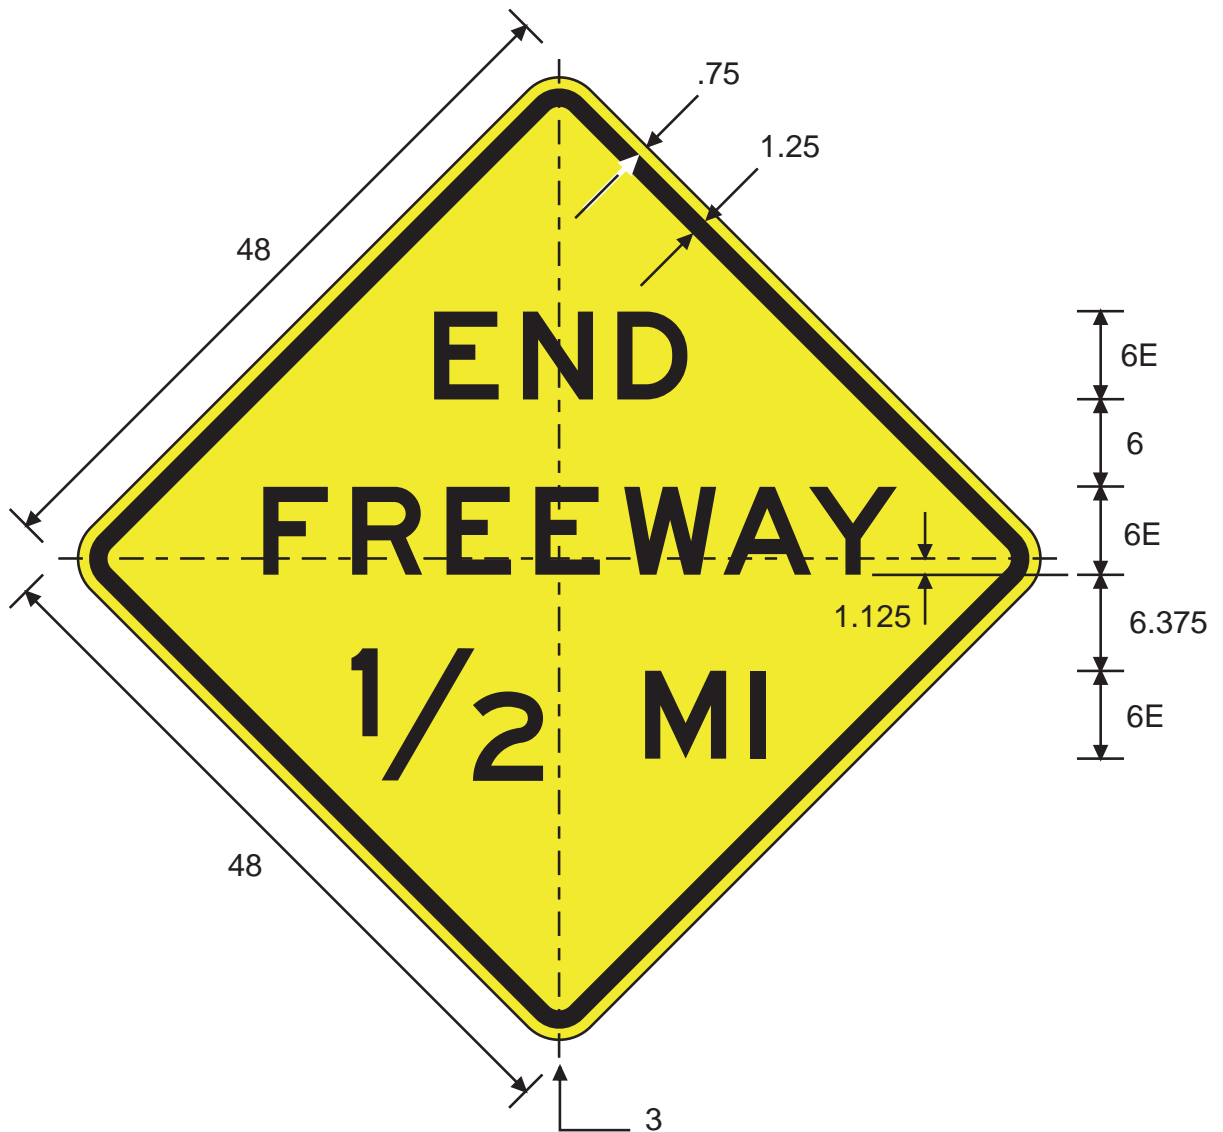

COLORS: LEGEND - BLACK
BACKGROUND - YELLOW (RETROREFLECTIVE)