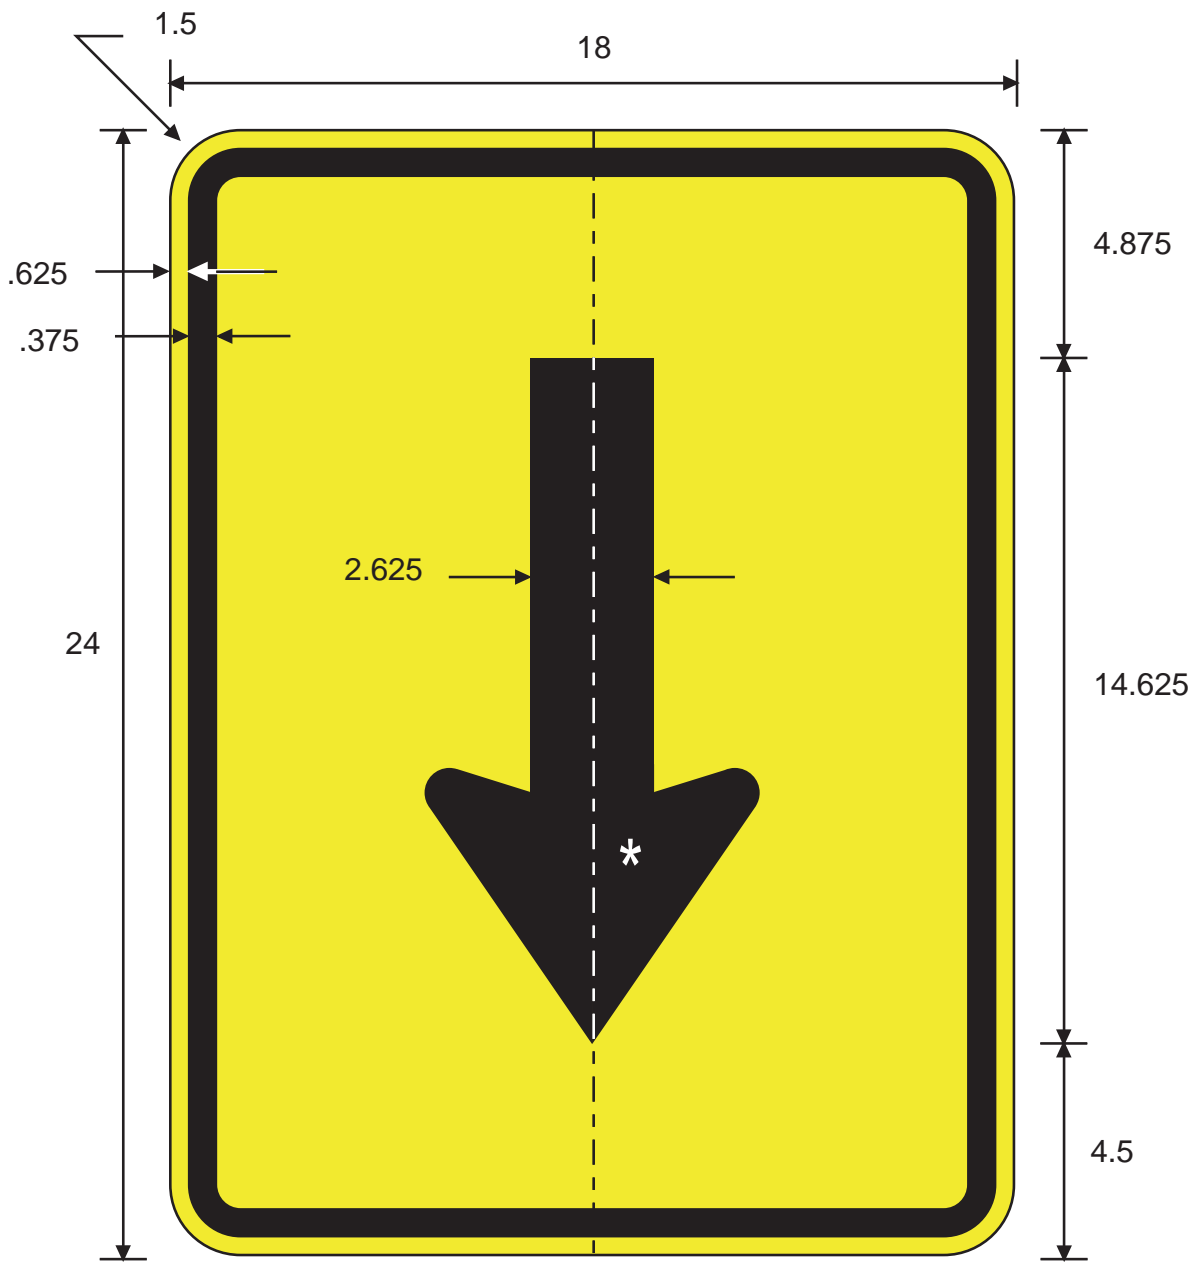

W12-3p

* See page 6-2
for arrow design

COLORS: LEGEND - BLACK
BACKGROUND -YELLOW (RETROREFLECTIVE)

2-41.4

TEXAS SIGN