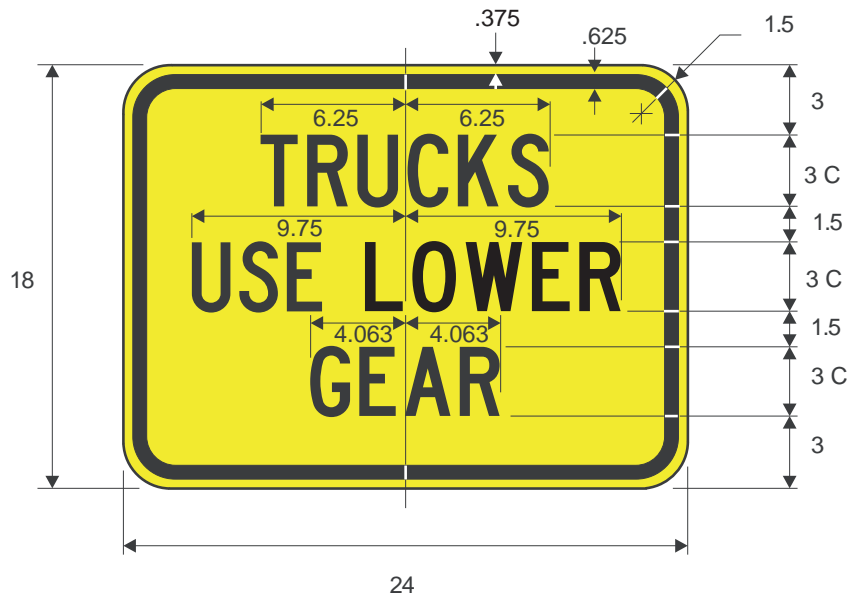

COLORS: LEGEND - BLACK
BACKGROUND - YELLOW (RETROREFLECTIVE)