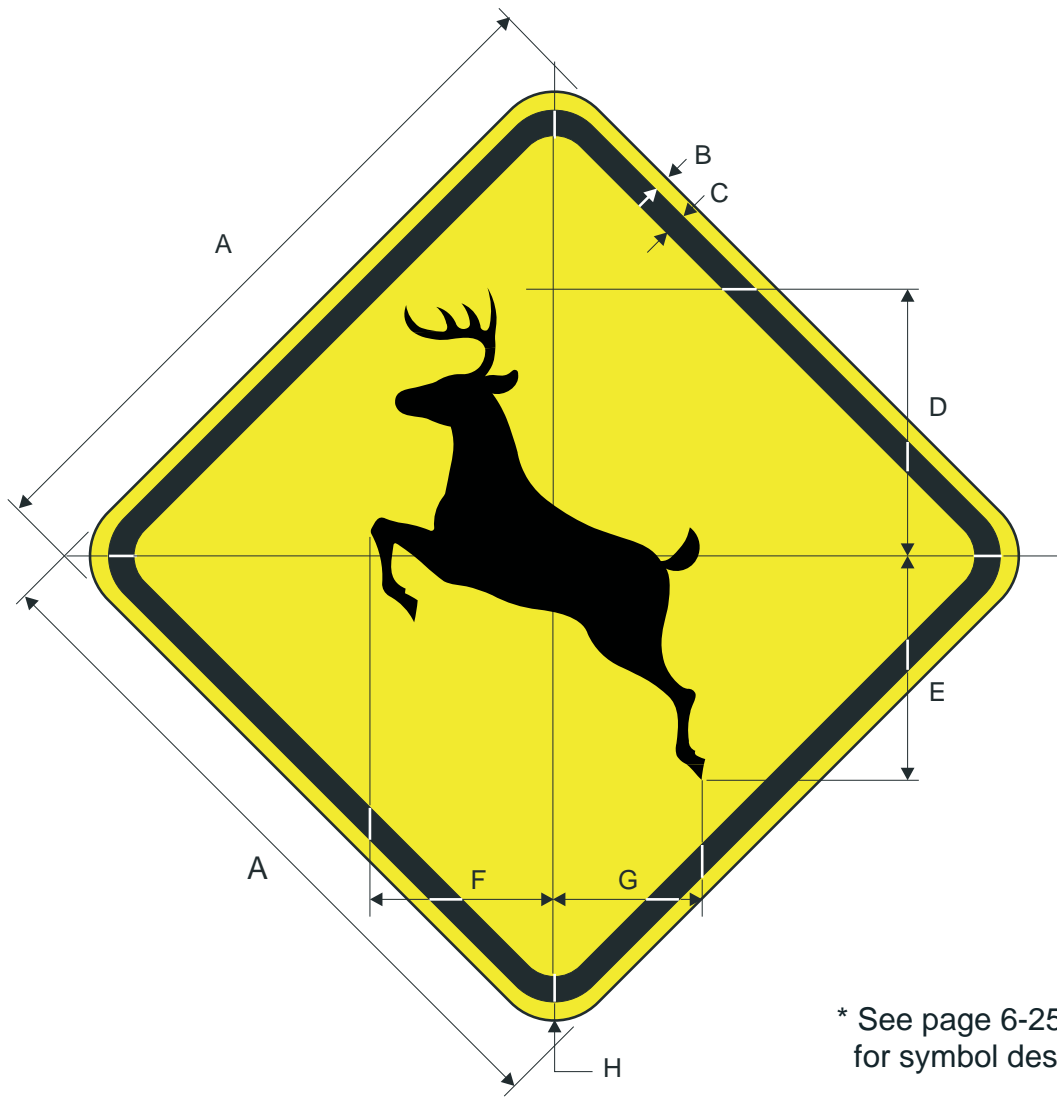

* See page 6-25
for symbol design

W11-3

A	B	C	D	E	F	G	H
24	.375	.625	10.625	7.875	6.5	5.875	1.5
30	.5	.75	13.5	10	8.25	7.5	1.875
36	.625	.875	16.25	12	9.875	9	2.25
48	.75	1.25	21.25	15.75	13	11.75	3

COLORS: LEGEND - BLACK
BACKGROUND - YELLOW (RETROREFLECTIVE)