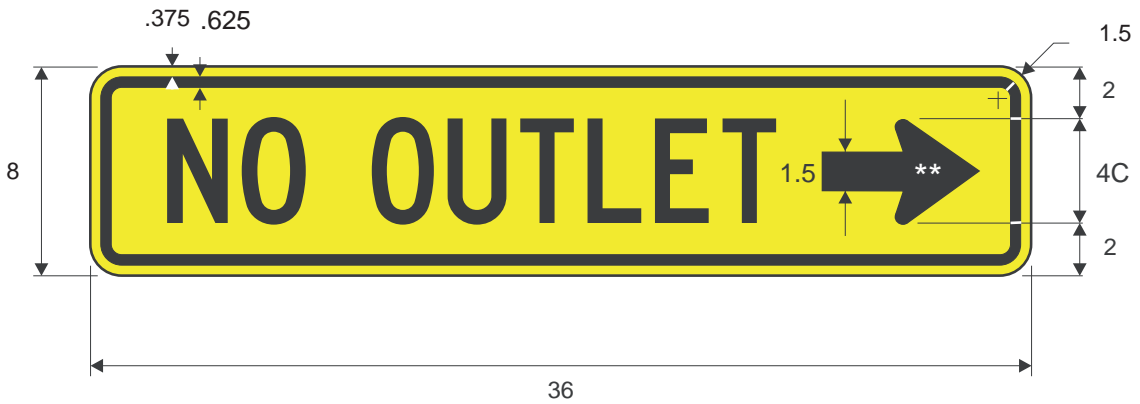

W14-2aR(L)

** See page 6-2 for arrow design

COLORS: LEGEND - BLACK
BACKGROUND - YELLOW (RETROREFLECTIVE)