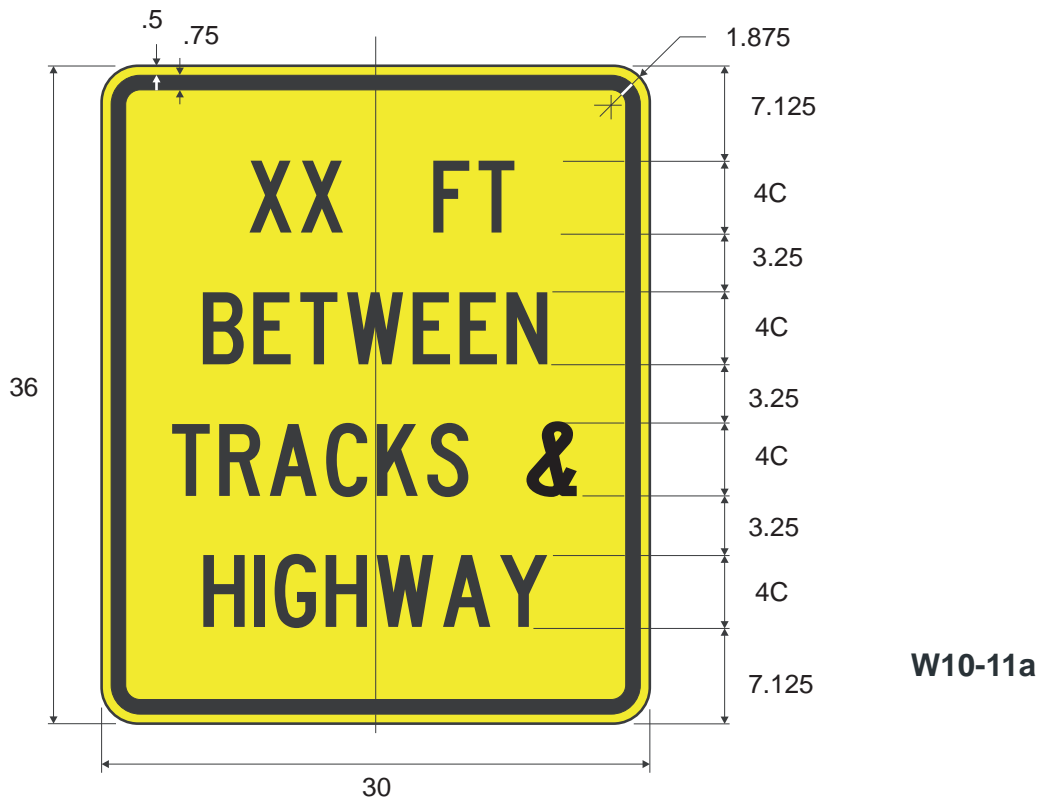

COLORS: LEGEND - BLACK
BACKGROUND - YELLOW (RETROREFLECTIVE)