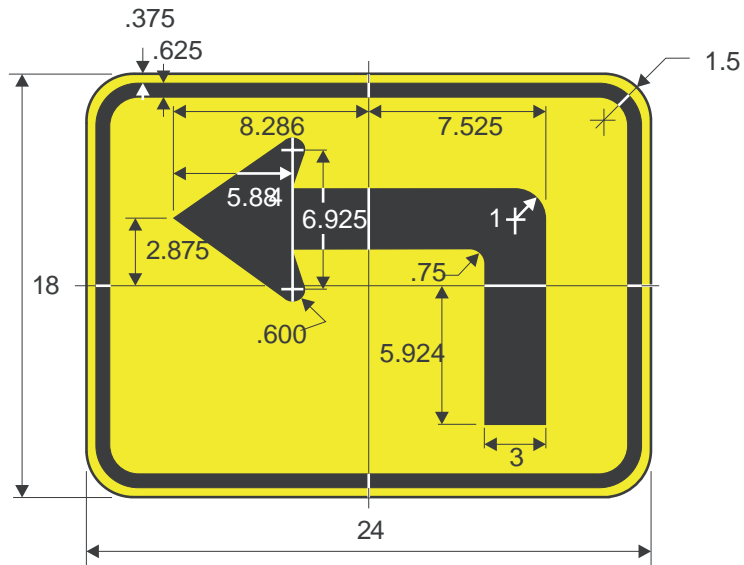

W16-6pL(R)

COLORS: LEGEND - BLACK
BACKGROUND - YELLOW (RETROREFLECTIVE)