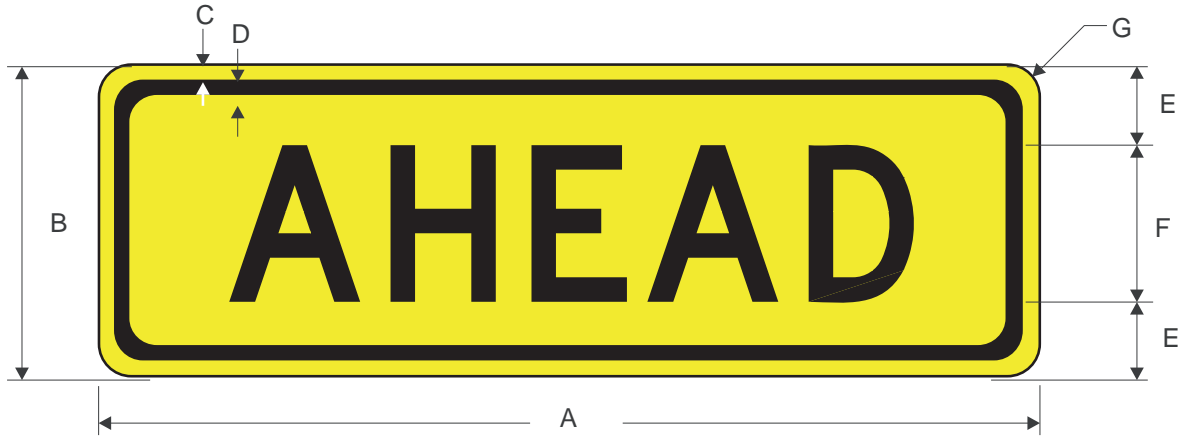

W16-9p

	A	B	C	D	E	F	G
TEXAS ▶	24	8	.375	.625	2	4D	1.5
TEXAS ▶	36	12	.625	.875	3	6D	2.25
TEXAS ▶	48	16	.75	1.25	4	8D	3

COLORS: LEGEND - BLACK
BACKGROUND - YELLOW/GREEN (RETROREFLECTIVE)