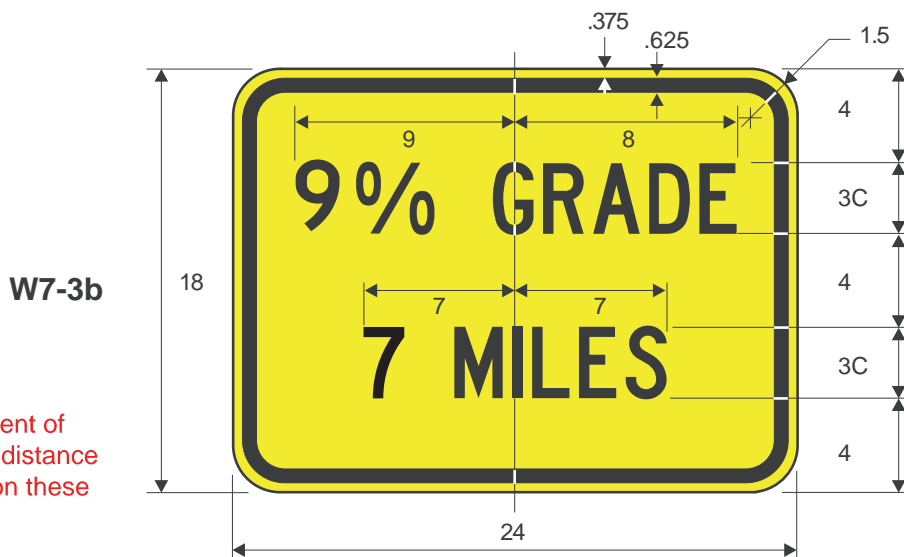

Note: Percent of grade and distance may vary on these signs.

COLORS: LEGEND - BLACK
BACKGROUND - YELLOW (RETROREFLECTIVE)