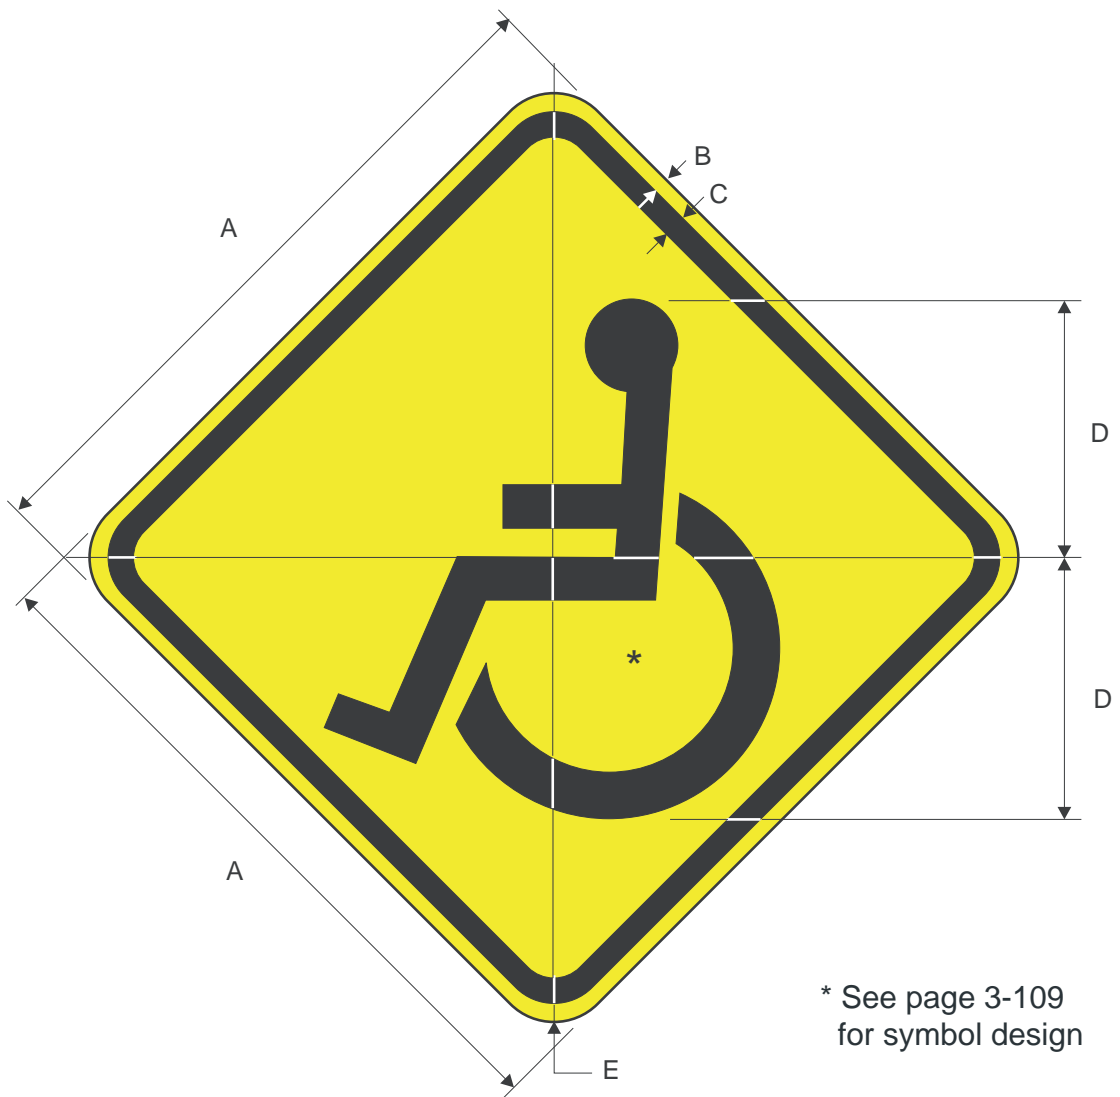

W11-9

A	B	C	D	E
24	.375	.625	9	1.5
30	.5	.75	11.25	1.875
36	.625	.875	13.5	2.25
48	.75	1.25	18	3

COLORS: LEGEND - BLACK
BACKGROUND - YELLOW (RETROREFLECTIVE)