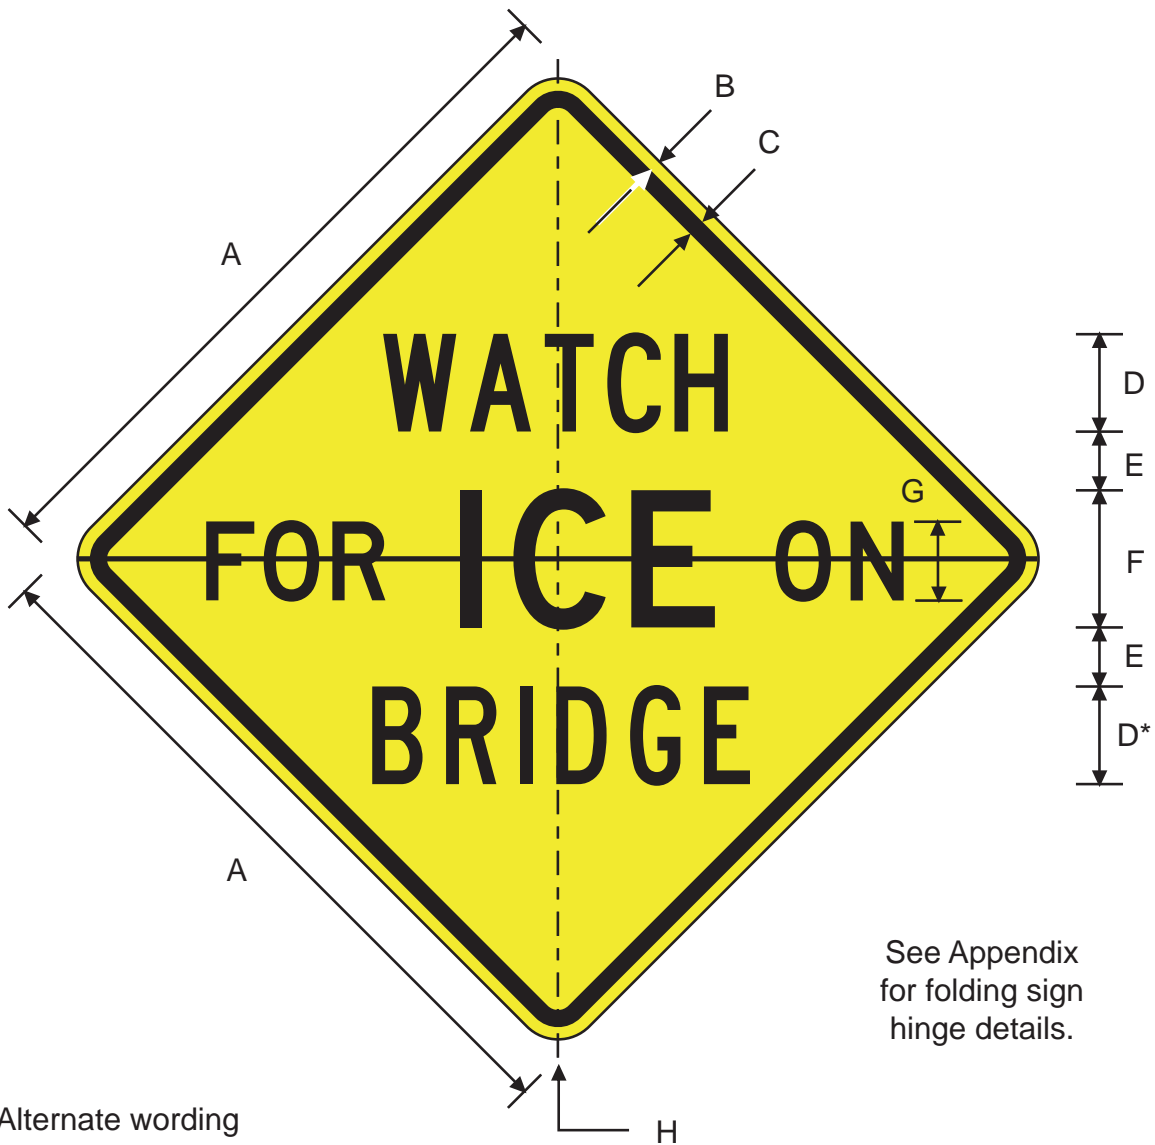

W19-1

A	B	C	D	E	F	G
30	.5	.75	5C	2.5	3	1.875
36	.625	.875	6C	3	4	2.25
48	.75	1.25	8C	4	4.75	3
60	.75	1.25	10C	5	6	3

COLORS: LEGEND - BLACK  
 BACKGROUND - YELLOW (RETROREFLECTIVE)

See Appendix for folding sign hinge details.