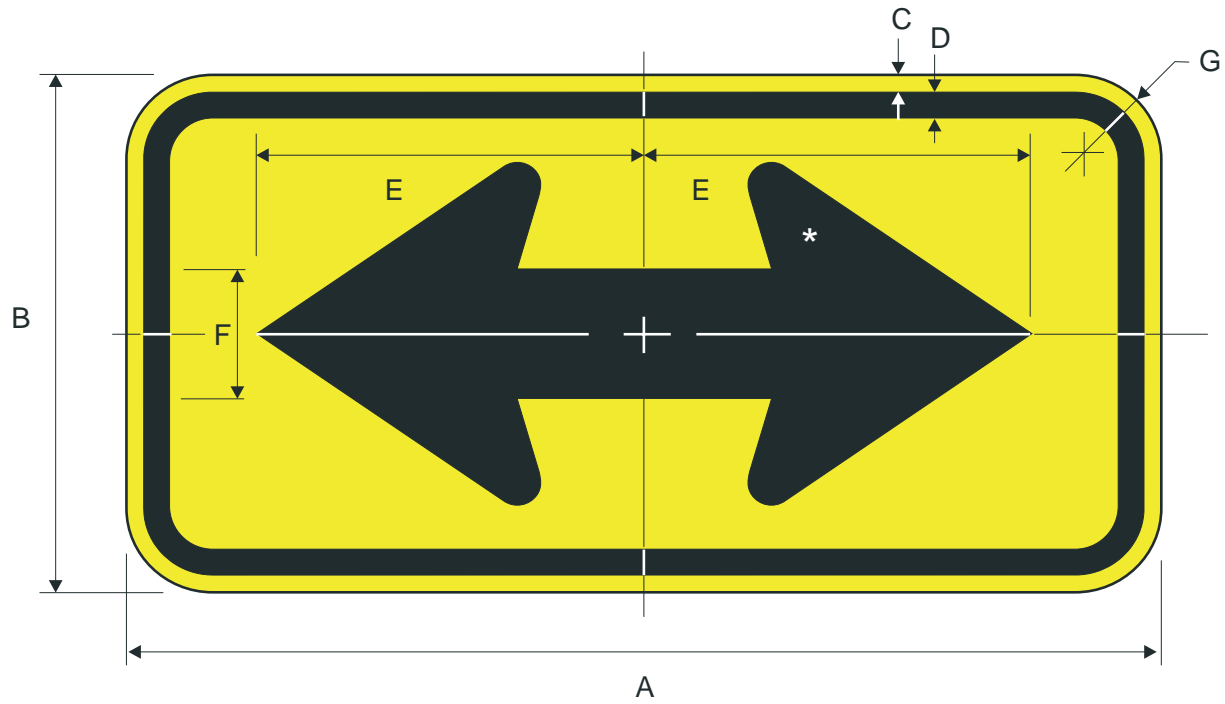

\* See page 6-2  
for arrow design

A	B	C	D	E	F	G
24	12	.375	.625	9.625	3.25	1.5
36	18	.375	.625	14.625	5	1.5
48	24	.5	.75	19.5	6.5	1.875
60	30	.625	.875	24.375	8	2.25

COLORS: LEGEND - BLACK  
BACKGROUND - YELLOW (RETROREFLECTIVE)