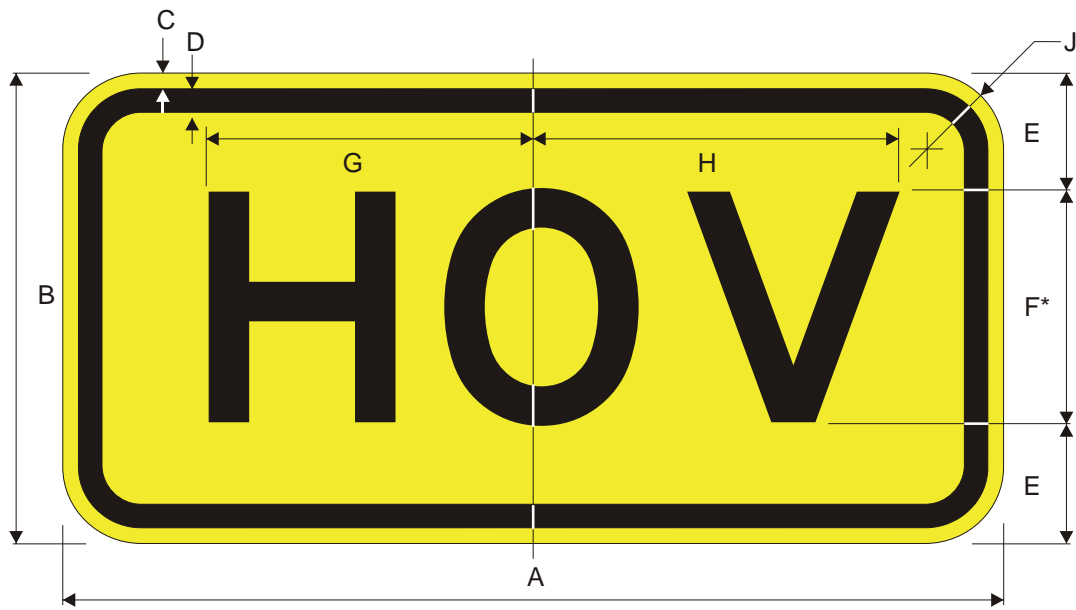

W16-11

A	B	C	D	E	F	G	H	J
24	12	.375	.625	3	6 E	8.339	9.313	1.5
30	18	.5	.75	5	8 E	11.244	12.289	1.875

COLORS: LEGEND - BLACK
BACKGROUND - YELLOW (RETROREFLECTIVE)