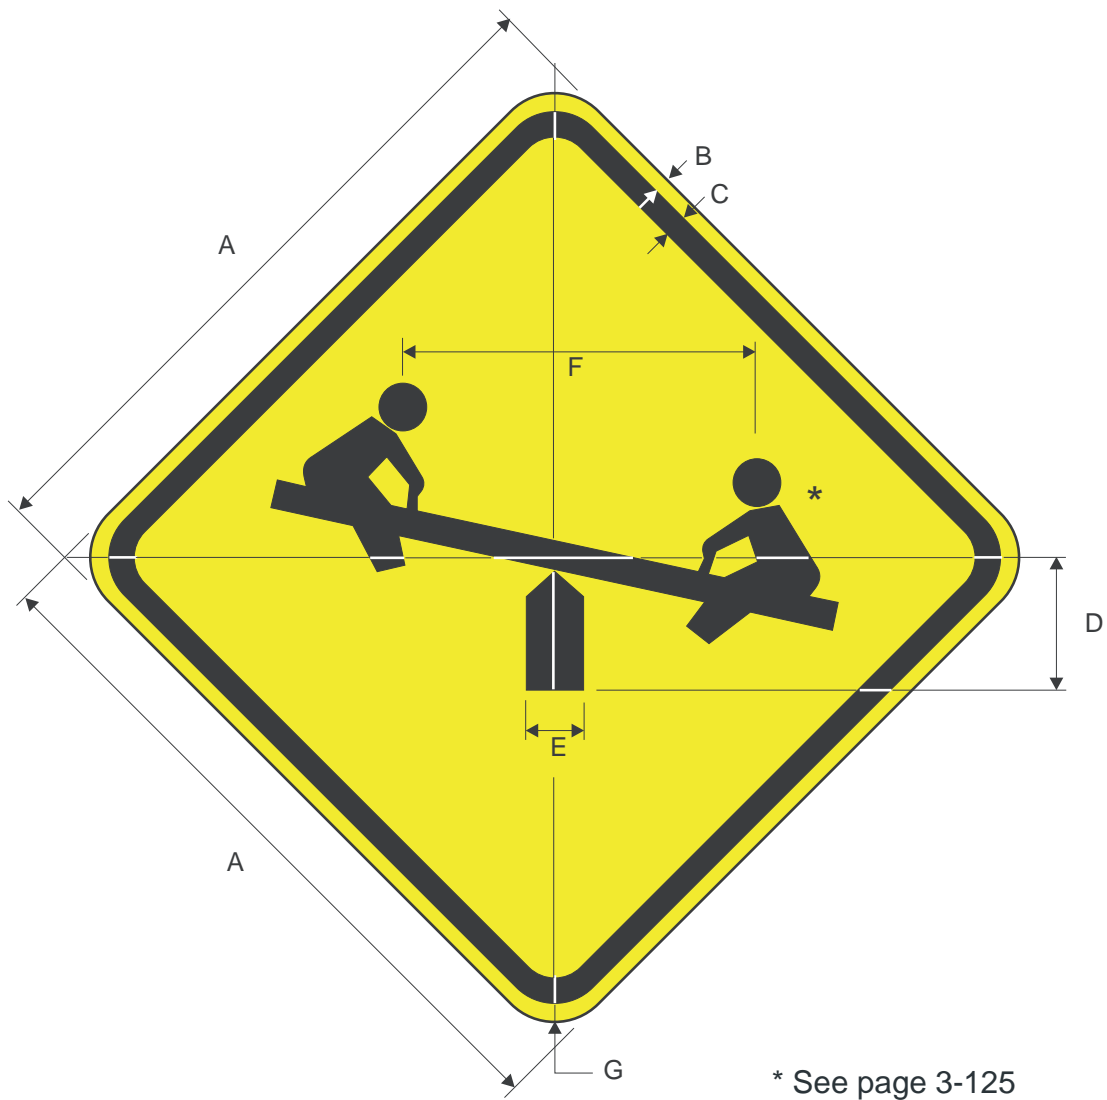

* See page 3-125 for symbol design

W15-1

A	B	C	D	E	F	G
18	.375	.625	3.5	1.5	9.312	1.5
24	.375	.625	4.6	2	12.4	1.5
30	.5	.75	5.75	2.5	15.5	1.875
36	.625	.875	7	3	18.625	2.25

COLORS: LEGEND - BLACK
BACKGROUND - YELLOW (RETROREFLECTIVE)