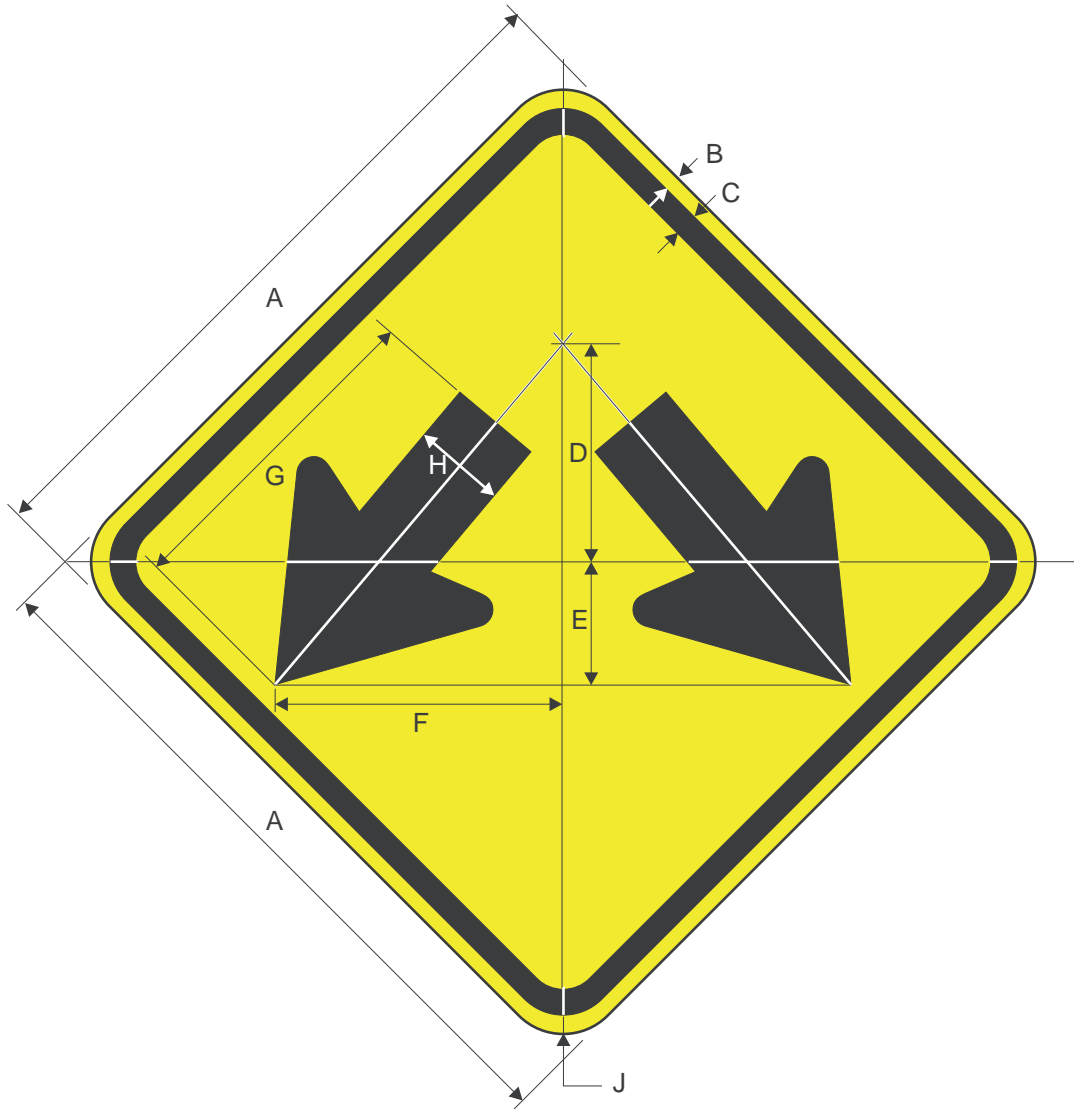

* See page 6-2
for arrow design

W12-1

A	B	C	D	E	F	G	H	J
24	.375	.625	8	4.125	9.75	11.625	3.125	1.5
30	.5	.75	10	5.25	12.375	14.688	4	1.875
36	.625	.875	12	6.125	14.625	17.5	4.75	2.25
48	.75	1.25	16	8.25	19.5	23.25	6.25	3

COLORS: LEGEND - BLACK
BACKGROUND - YELLOW (RETROREFLECTIVE)