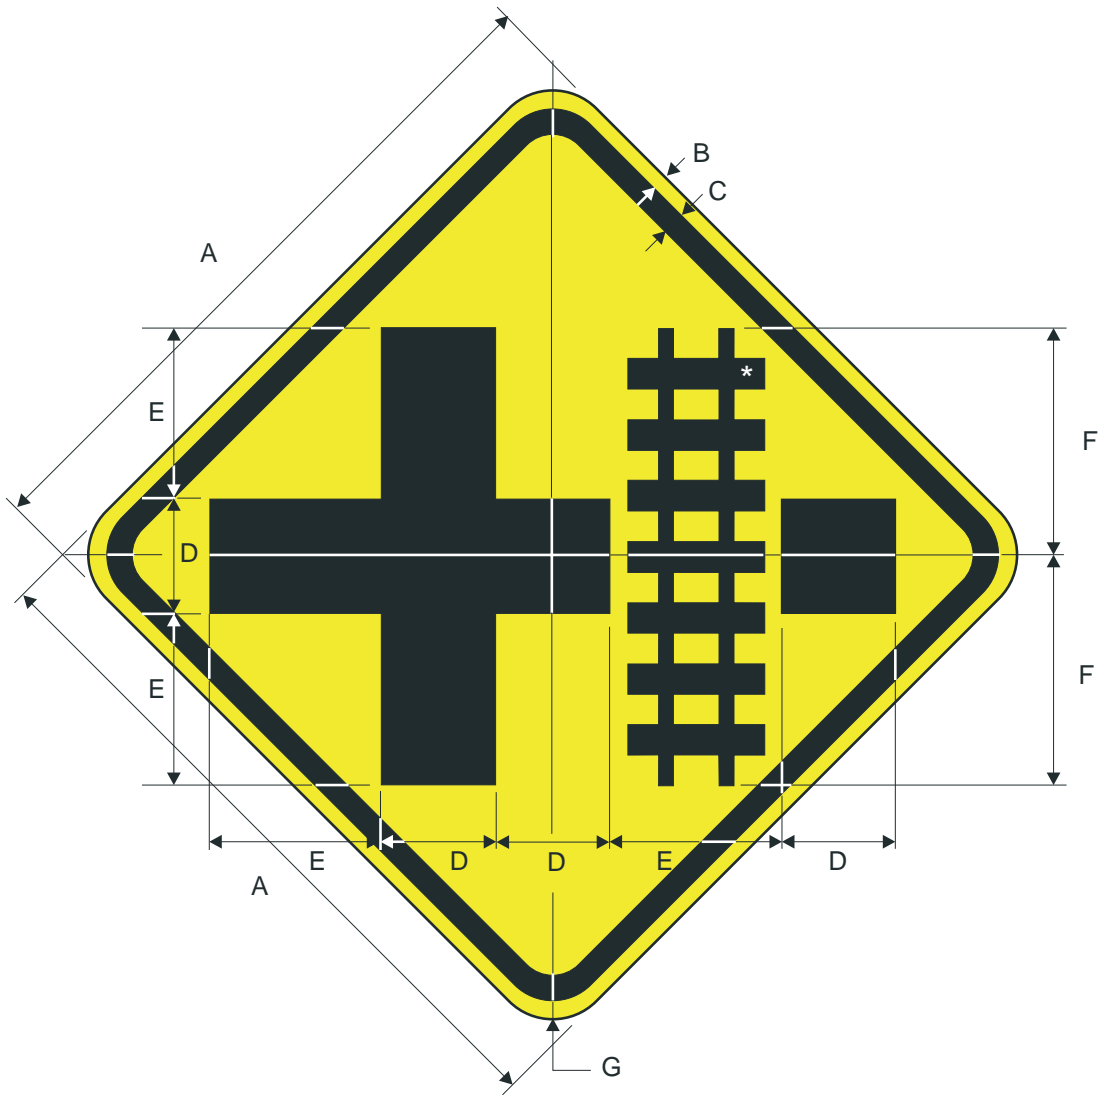

W10-1a

W10-2R(L)

* See page 6-24
for symbol design

A	B	C	D	E	F	G
24	.375	.625	4	6	8	1.5
30	.5	.75	5	7.485	10	1.875
36	.625	.875	6	9	12	2.25
48	.75	1.25	8	12	16	3

COLORS: LEGEND - BLACK
BACKGROUND - YELLOW (RETROREFLECTIVE)