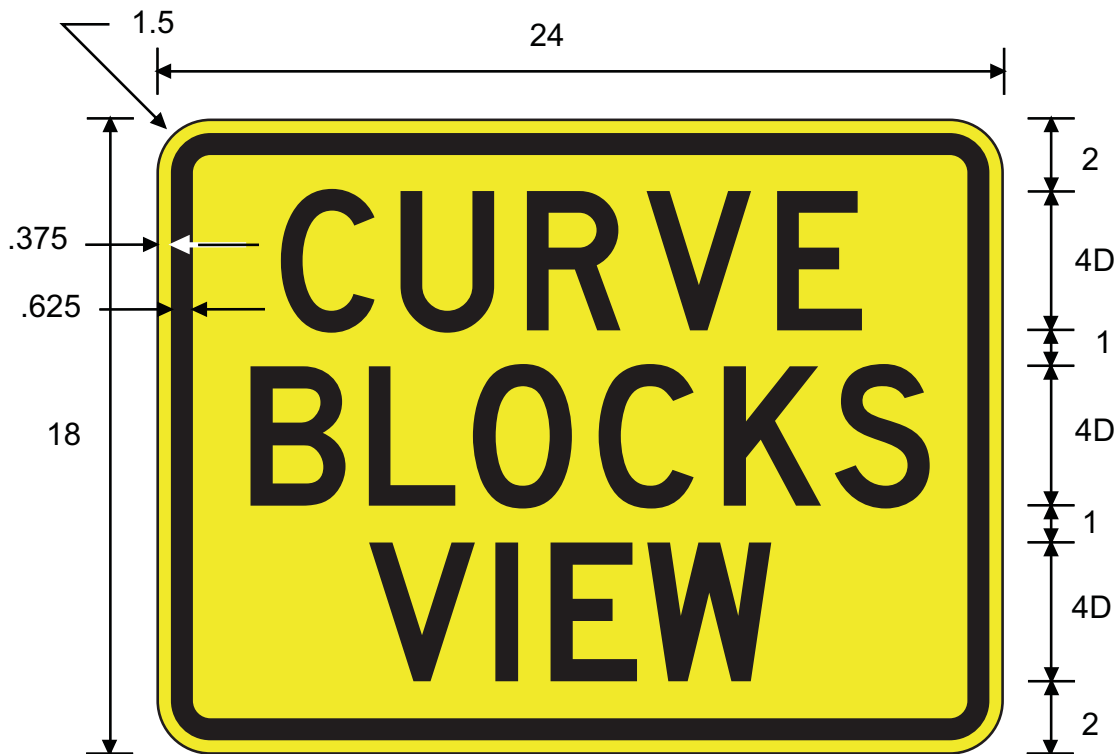

COLORS: LEGEND - BLACK  
 BACKGROUND - YELLOW (RETROREFLECTIVE)

**2-5.3.1**

W1-11T

A	B	C	D	E	F	G
24	.375	.625	3D	1	.5	1.5
30	.5	.75	3D	1.25	.625	1.875
36	.625	.875	4D	1.5	.75	2.25
48	.75	1.25	6D	2	1	3

COLORS: LEGEND - BLACK  
 BACKGROUND - YELLOW (RETROREFLECTIVE)