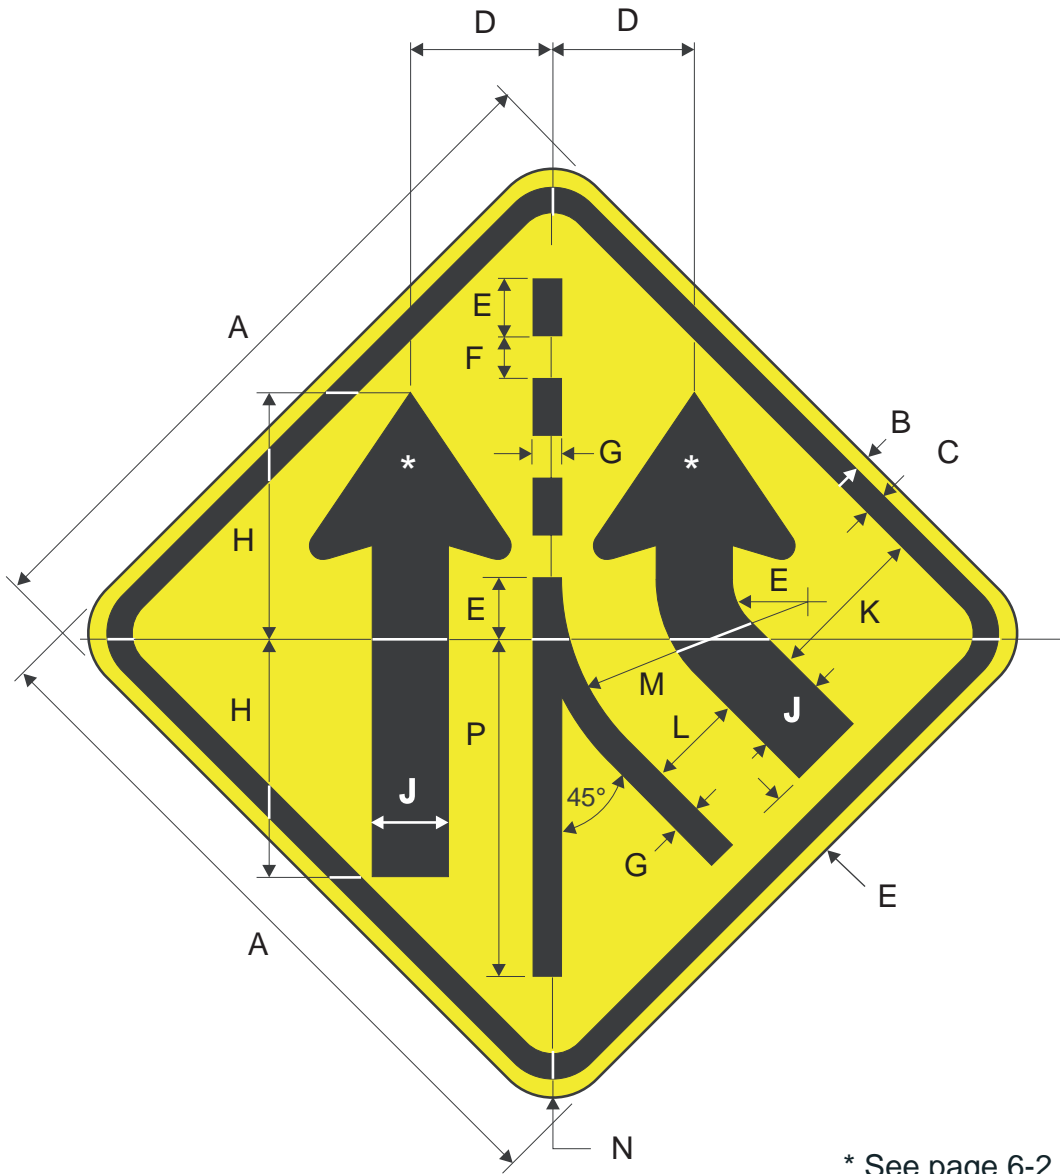

* See page 6-2
for arrow design

W4-3R(L)

A	B	C	D	E	F	G	H	J	K	L	M
36	.625	.875	7.5	3	2.25	1.5	12.75	4.125	8.906	4.6875	11.813
48	.75	1.25	10	4	3	2	17	5.5	11.875	6.25	15.75

M	N	P
11.813	2.25	18
15.75	3	24

COLORS: LEGEND - BLACK
BACKGROUND - YELLOW (RETROREFLECTIVE)