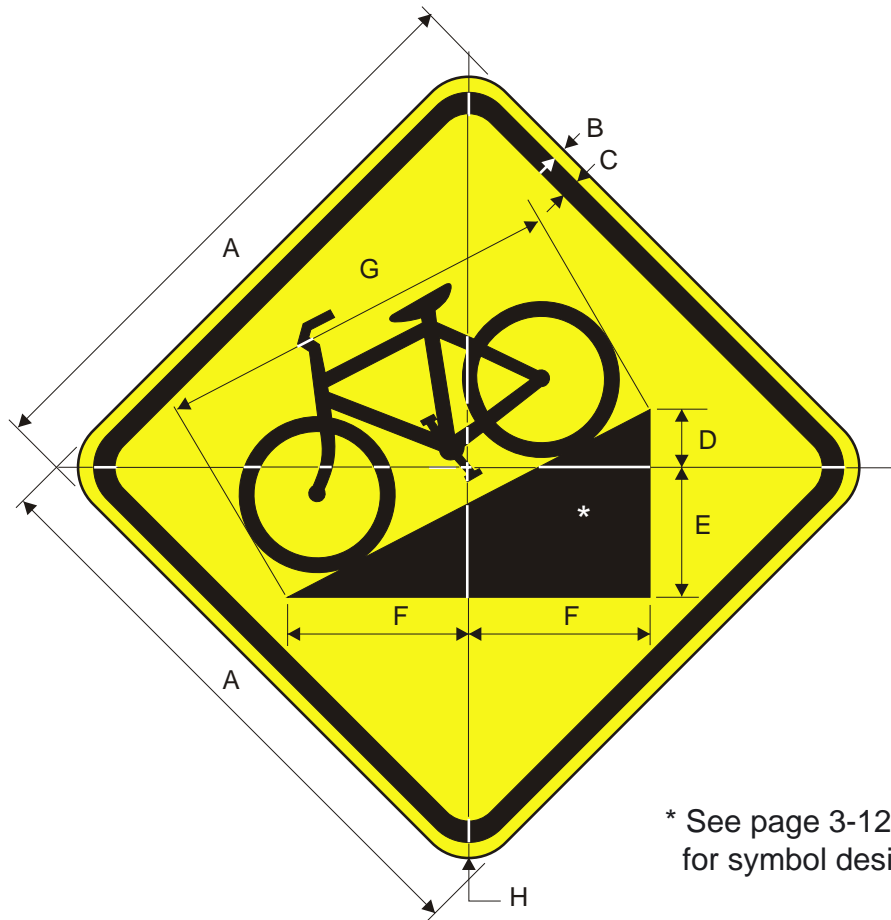

W7-4f

A	B	C	D	E	F	G	H
18	.375	.625	1.75	4	5.625	12.625	1.5
24	.375	.625	2.3	5.3	7.5	16.833	1.5

W7-5