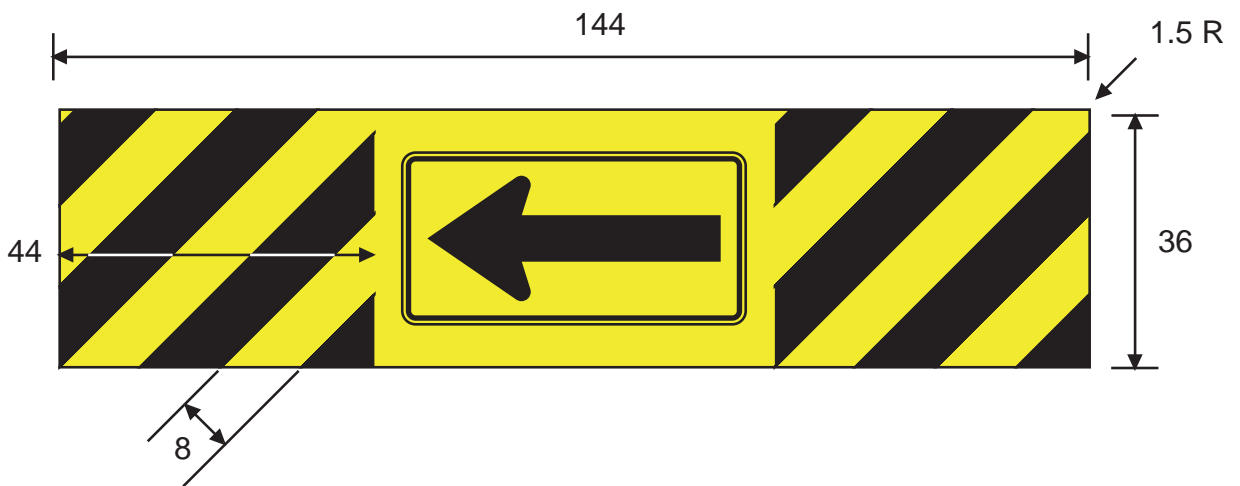

W1-9L(R)

COLORS: LEGEND - BLACK
BACKGROUND - YELLOW (RETROREFLECTIVE)