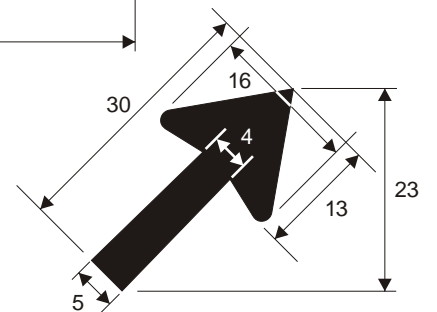

COLORS: LEGEND - BLACK
BACKGROUND - YELLOW (RETROREFLECTIVE)