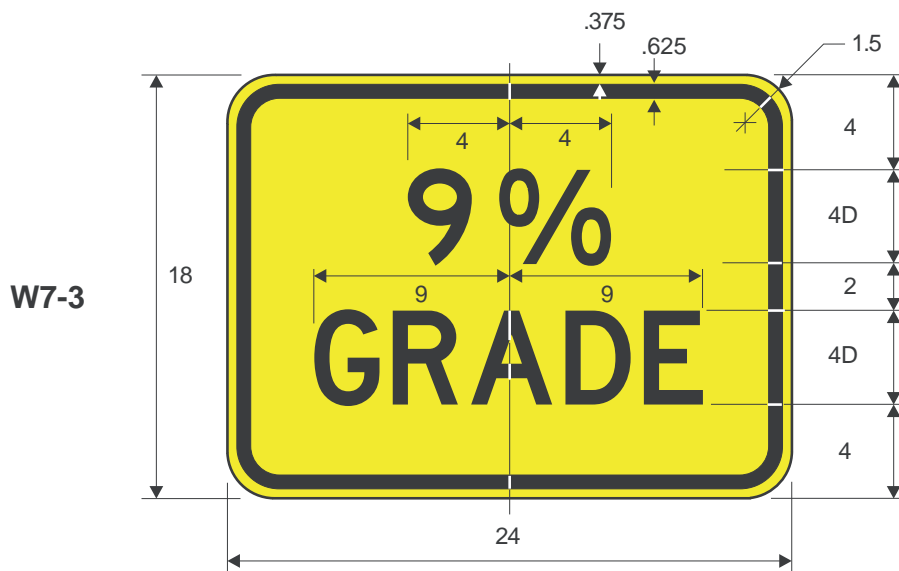

Note: Percent of grade and distance may vary on these signs.

COLORS: LEGEND - BLACK
BACKGROUND - YELLOW (RETROREFLECTIVE)