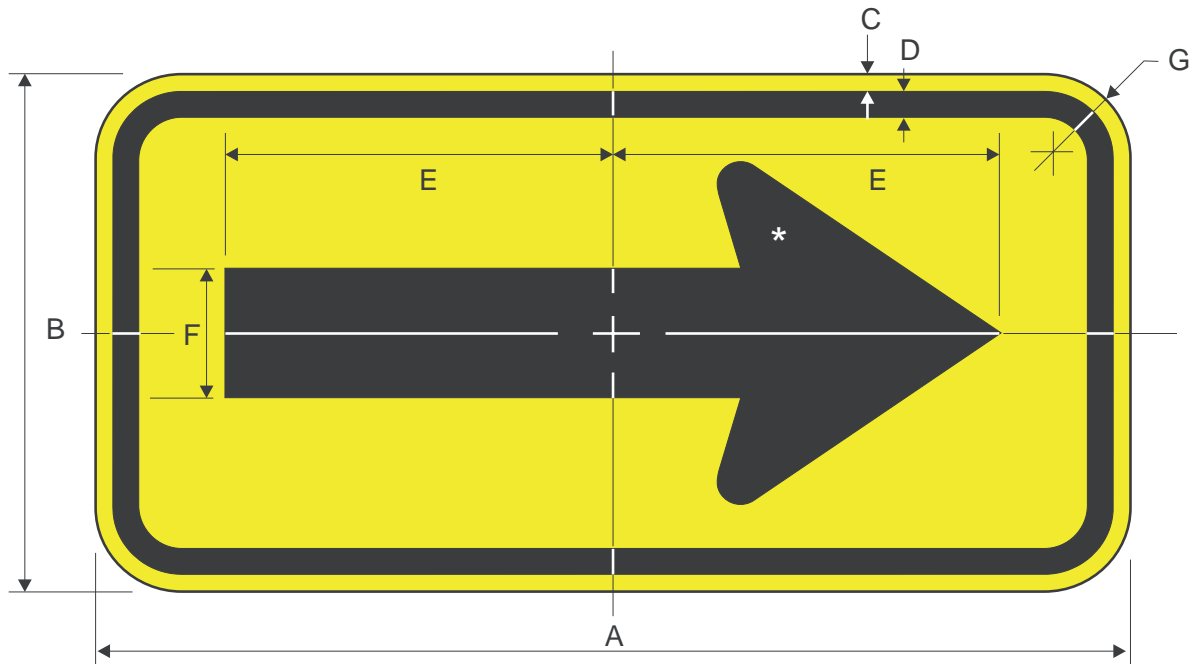

W1-6R(L)

* See page 6-2
for arrow design

A	B	C	D	E	F	G
24	12	.375	.625	9.625	3.25	1.5
36	18	.375	.625	14.625	5	1.5
48	24	.5	.75	19.5	6.5	1.875
60	30	.625	.875	24.375	8	2.25

COLORS: LEGEND - BLACK
BACKGROUND - YELLOW (RETROREFLECTIVE)