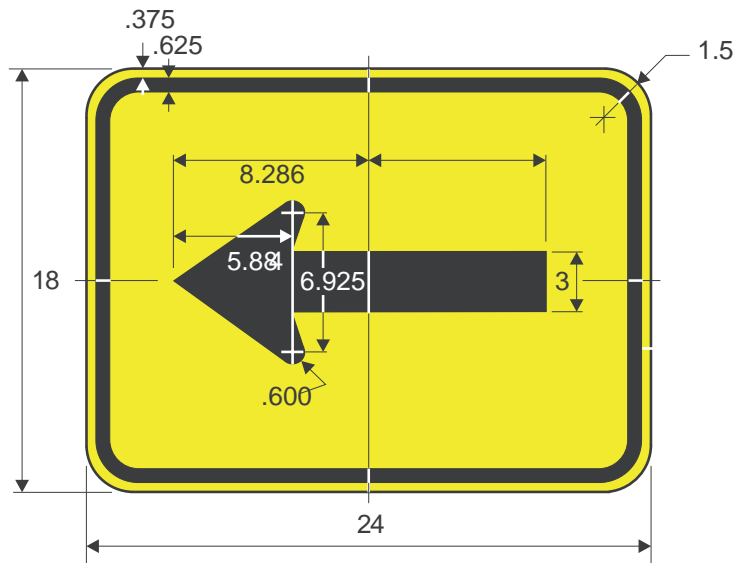

W16-5pL(R)