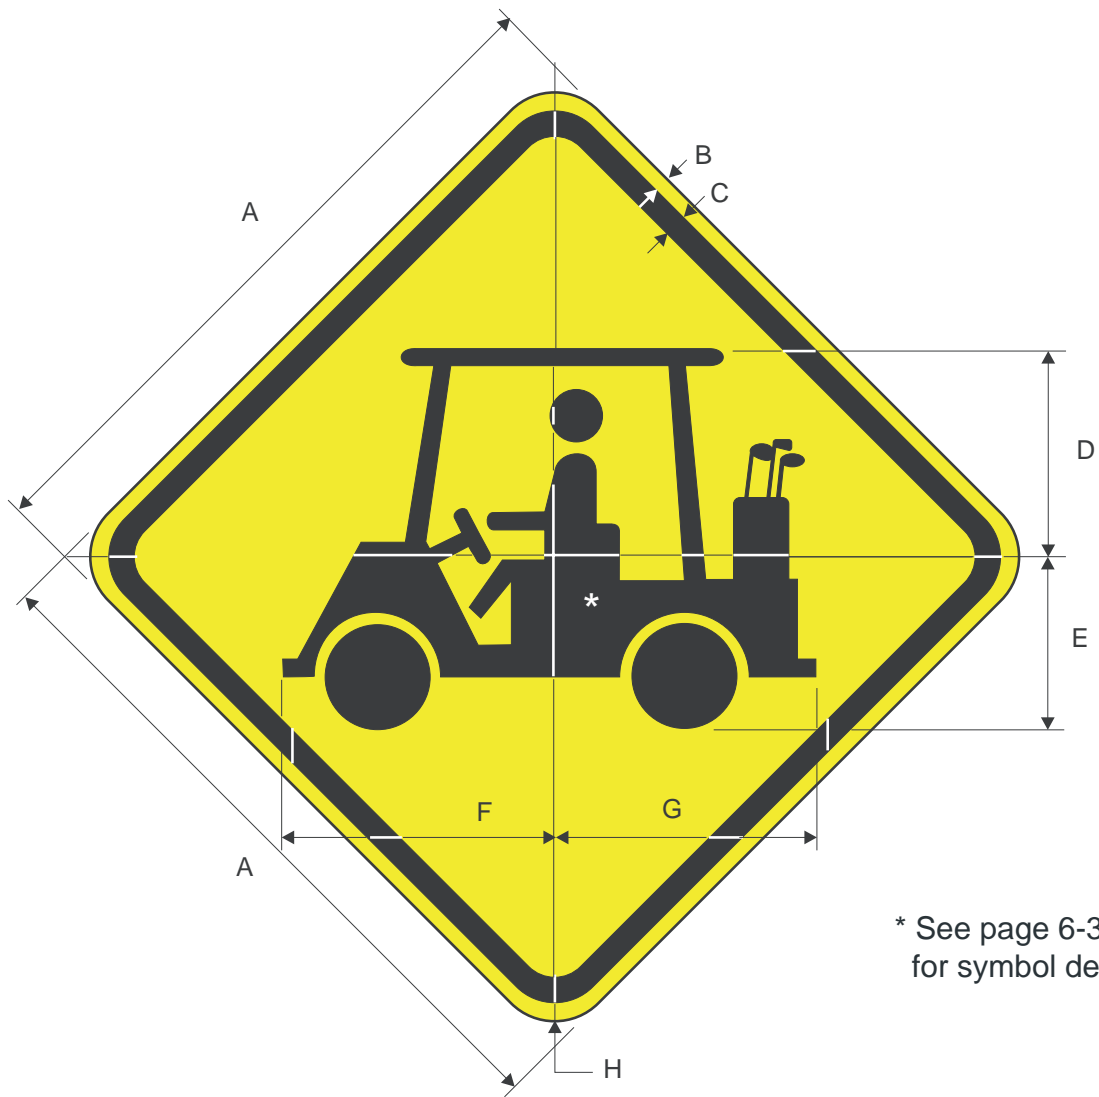

* See page 6-32
for symbol design

W11-11

A	B	C	D	E	F	G	H
24	.375	.625	7.285	6.064	9.467	9.126	1.5
30	.5	.75	9.126	7.605	11.889	11.448	1.875
36	.625	.875	10.928	9.126	14.250	13.730	2.25
48	.75	1.25	14.571	12.129	18.934	18.253	3

COLORS: LEGEND - BLACK
BACKGROUND - YELLOW (RETROREFLECTIVE)