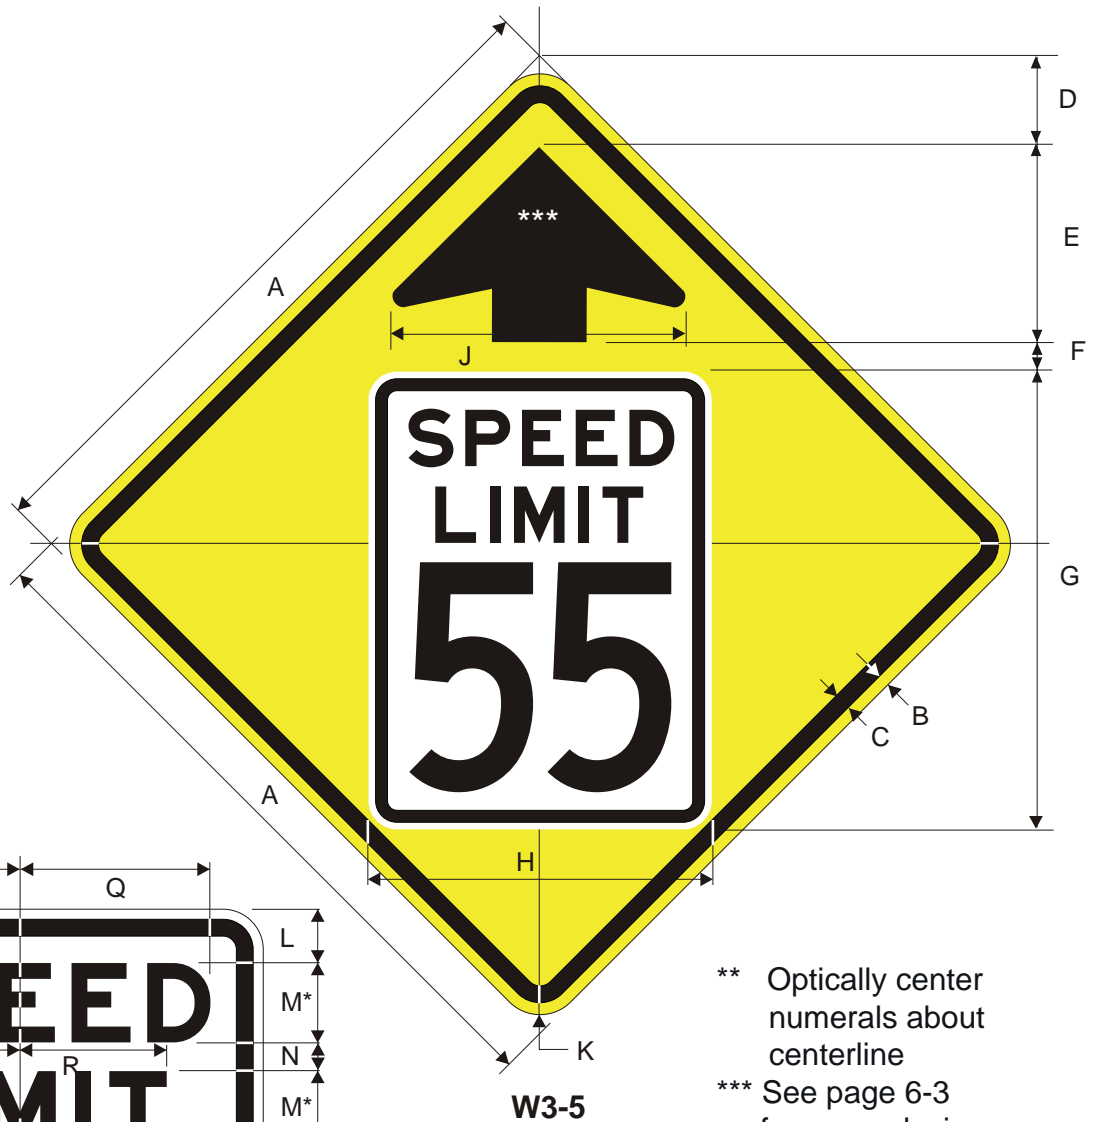

** Optically center numerals about centerline
*** See page 6-3 for arrow design

COLORS: LEGEND - BLACK
BACKGROUND -YELLOW (RETROREFLECTIVE)

	A	B	C	D	E	F	G
TEXAS ▶	36	.625	.875	5.25	10.25	1.125	24
TEXAS ▶	48	.75	1.25	7	13.5	1.5	30

	H	J	K	L	M	N	P
	18	15.25	2.25	2	3 E	1	12 C
	24	20.25	3	2.25	4 E	1.25	15 C

	Q	R	S	T	U	V
	7	5.46	7.126	.375	.625	2.25
	9.327	7.279	9.258	.375	.625	3