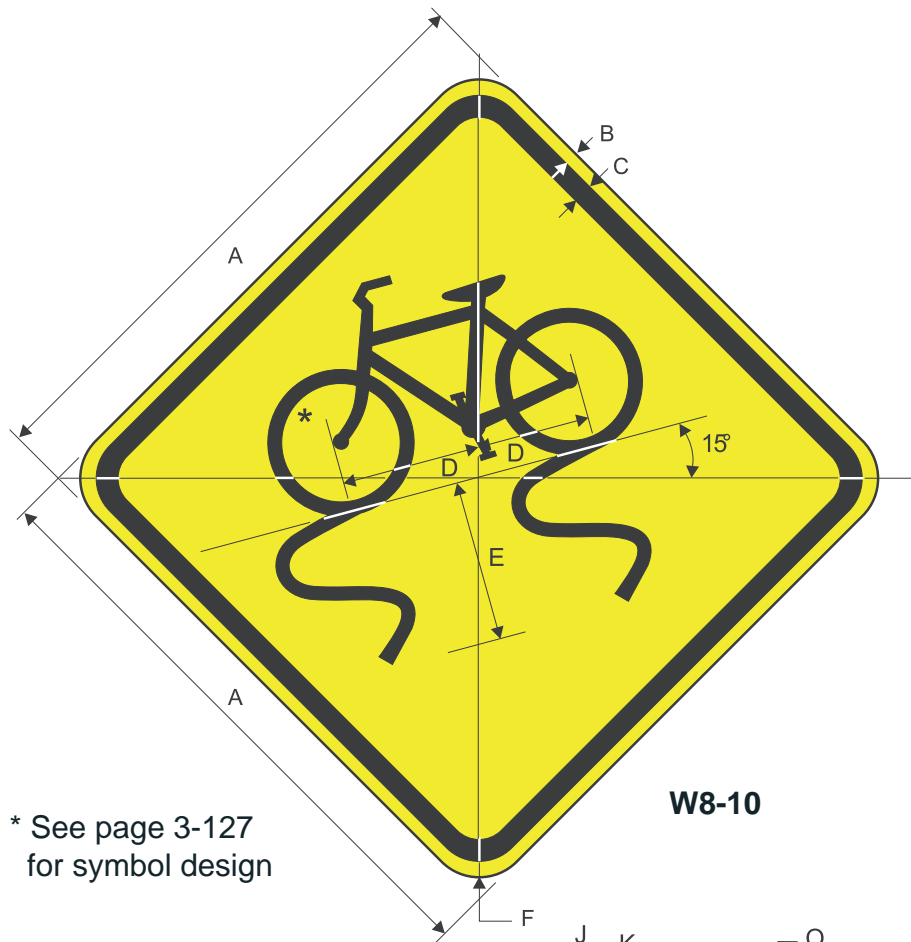

* See page 3-127
for symbol design

W8-10