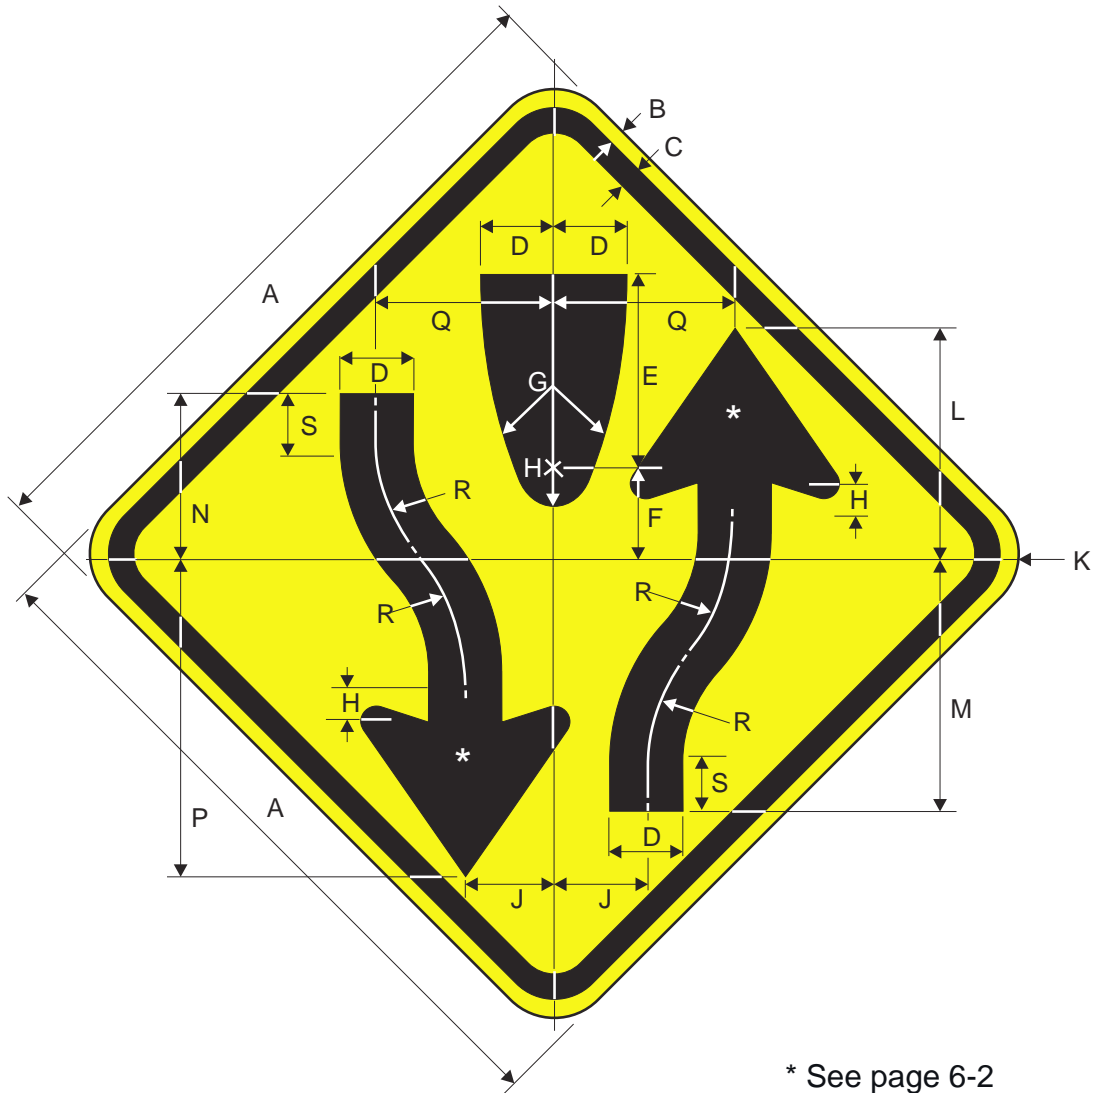

* See page 6-2
for arrow design

W6-1

A	B	C	D	E	F	G	H	J	K	L	M
30	.5	.75	3.33	8.33	4.125	25	1.688	4.125	1.875	10	11.625
36	.625	.875	4	10	5	30	2	5	2.25	12	14
48	.75	1.25	5.25	13.125	6.563	39.33	2.625	6.563	3	16	18.688

N	P	Q	R	S
7.938	13.688	7.875	8.33	2.063
9.5	16.5	9.5	10	2.5
12.688	22	12.438	13.125	3.33

COLORS: LEGEND - BLACK
BACKGROUND - YELLOW (RETROREFLECTIVE)