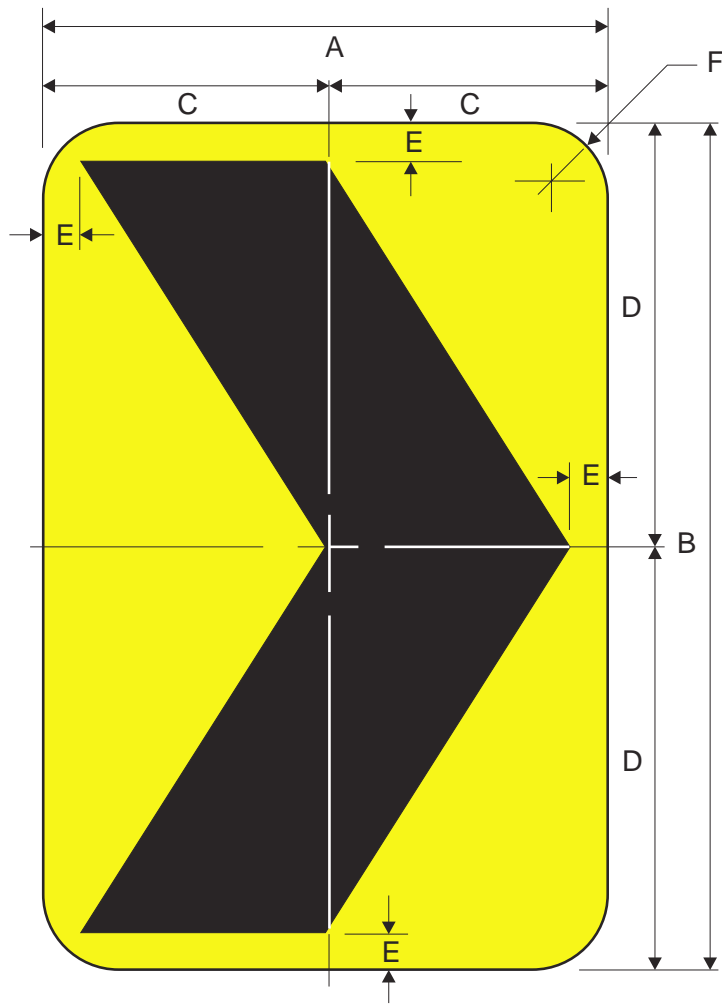

W1-8R(L)

A	B	C	D	E	F
12	18	6	9	.5	1.5
18	24	9	12	.75	1.5
24	30	12	15	.875	1.5
30	36	15	18	1	1.875
36	48	18	24	1.125	2.25

COLORS: LEGEND - BLACK
BACKGROUND - YELLOW (RETROREFLECTIVE)