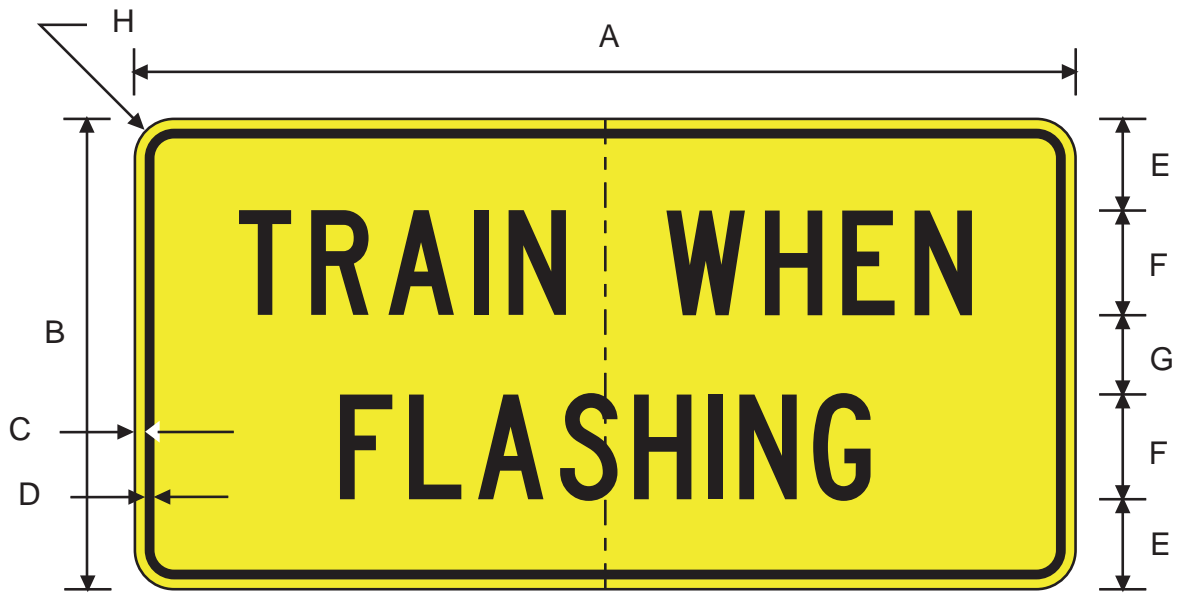

W10-4A

A	B	C	D	E	F	G	H
36	18	.375	.625	3.5	4C	3	1.5
60	24	.375	.625	4	6D	4	1.5

COLORS: LEGEND - BLACK
BACKGROUND - YELLOW (RETROREFLECTIVE)