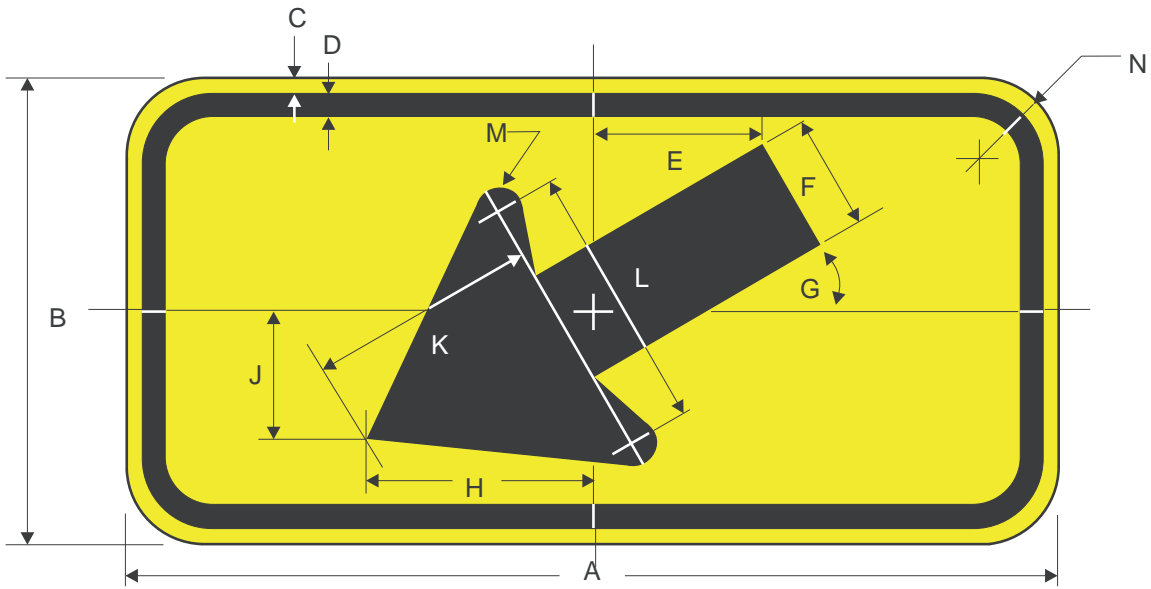

**1000 FT**  
**1500 FT**

**1 MILE**  
**1½ MILES**  
**2 MILES**

COLORS: LEGEND - BLACK  
BACKGROUND - YELLOW (RETROREFLECTIVE)

**W16-5pL(R)**

**W16-6pL(R)**

COLORS: LEGEND - BLACK  
 BACKGROUND - YELLOW (RETROREFLECTIVE)