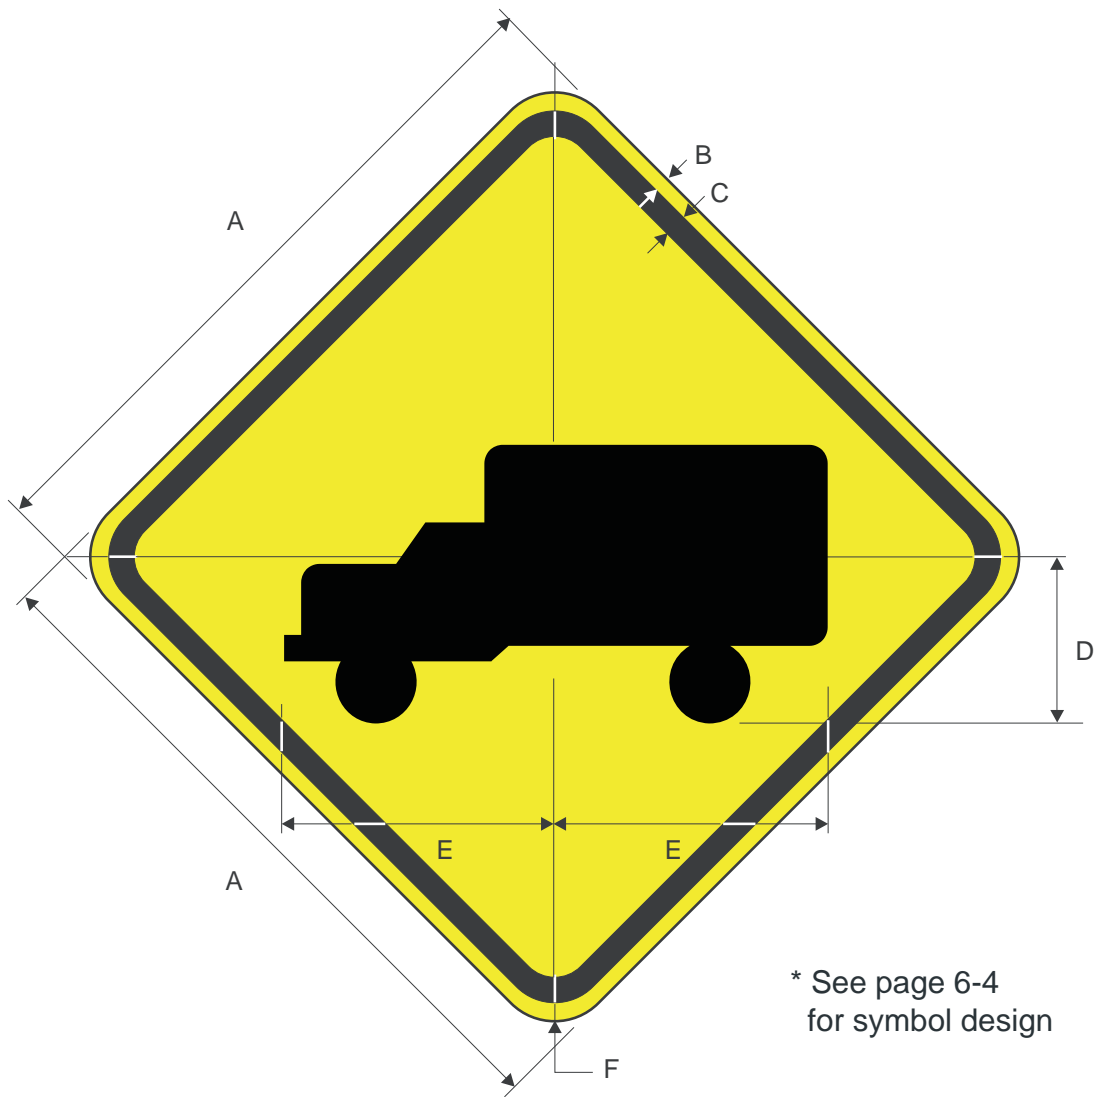

W11-10L(R)

A	B	C	D	E	F
24	.375	.625	7	9.5	1.5
30	.5	.75	9	12	1.875
36	.625	.875	10	14	2.25
48	.75	1.25	14	19	3

COLORS: LEGEND - BLACK
BACKGROUND - YELLOW (RETROREFLECTIVE)