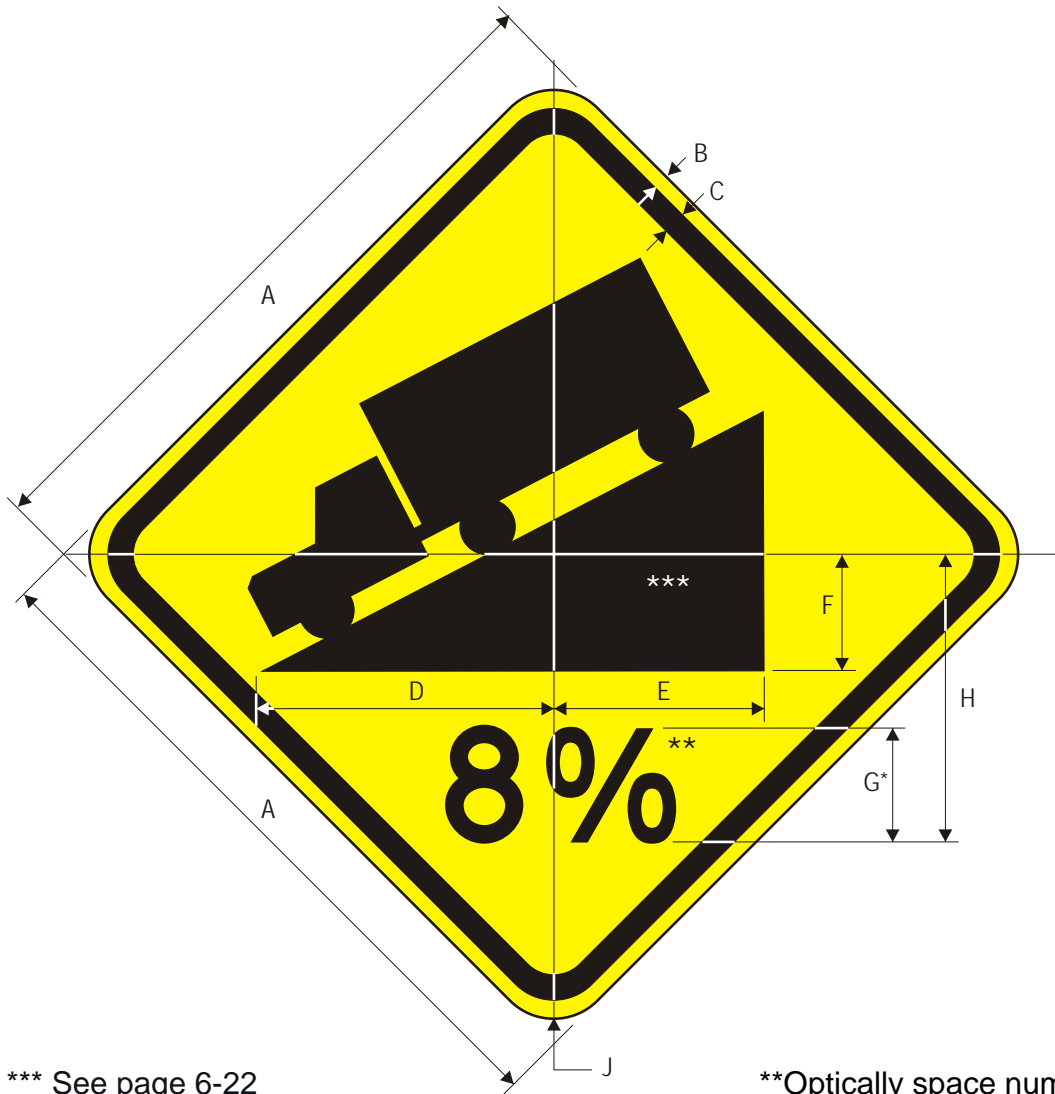

*** See page 6-22
for symbol design

**Optically space numerals
about centerline

W7-1b

A	B	C	D	E	F	G	H	J
24	.375	.625	10.407	7.365	4	4D	10	1.5
30	.5	.75	13	9.206	5	5D	12.529	1.875
36	.625	.875	15.611	11.048	6	6D	15.051	2.25
48	.75	1.25	20.815	14.731	8	8D	20.055	3

COLORS: LEGEND - BLACK
BACKGROUND - YELLOW (RETROREFLECTIVE)