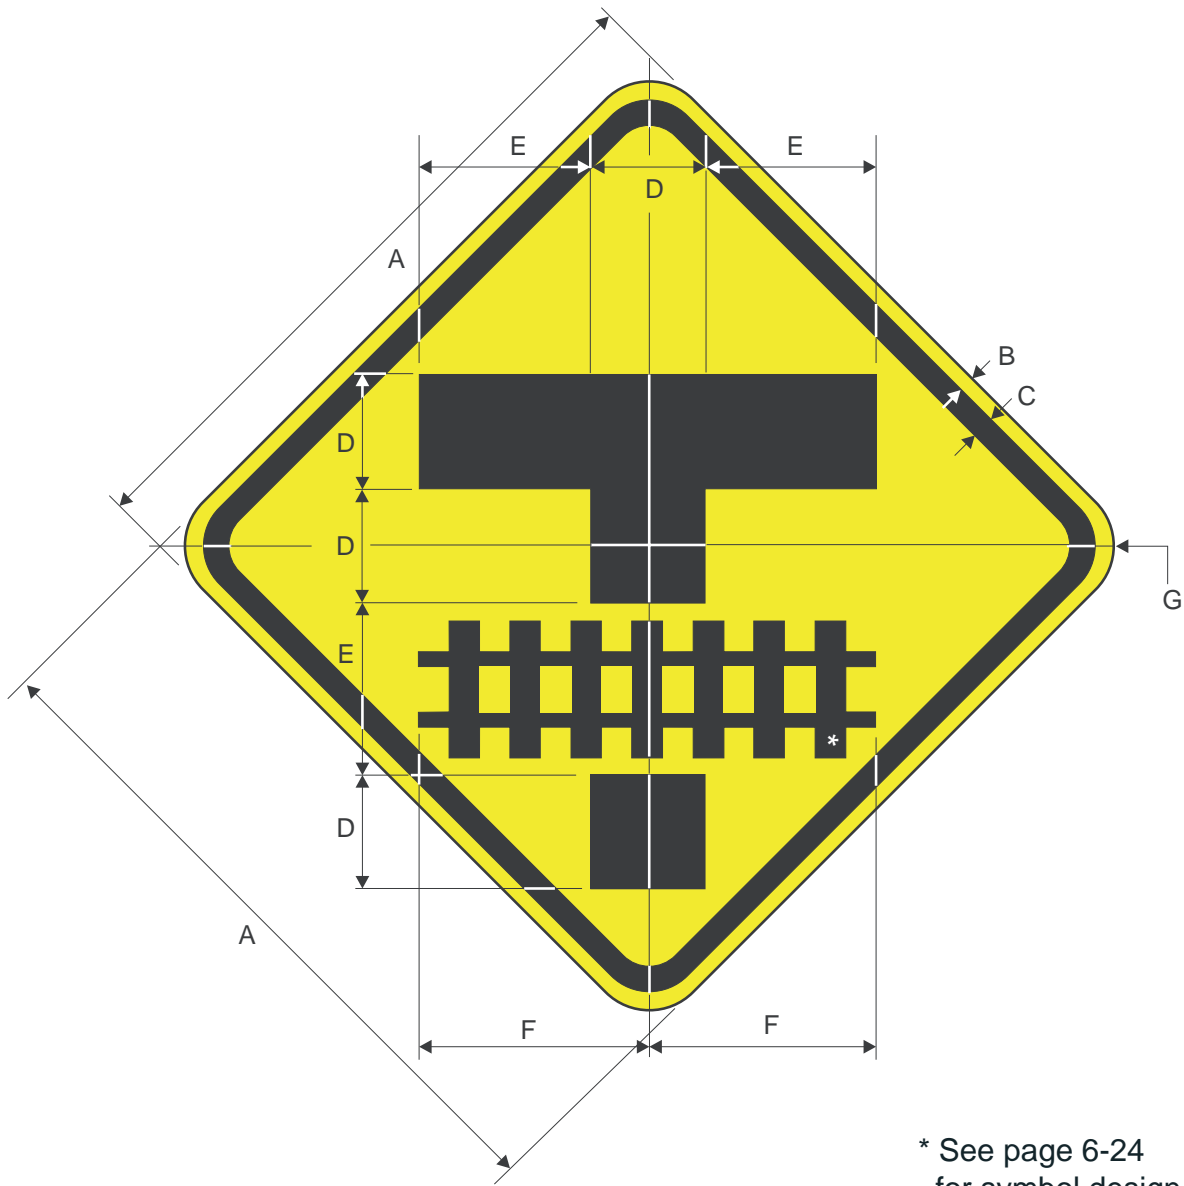

* See page 6-24
for symbol design

W10-11

A	B	C	D	E	F	G
24	.375	.625	4	6	8	1.5
30	.5	.75	5	7.485	10	1.875
36	.625	.875	6	9	12	2.25
48	.75	1.25	8	12	16	3

COLORS: LEGEND - BLACK
BACKGROUND - YELLOW (RETROREFLECTIVE)