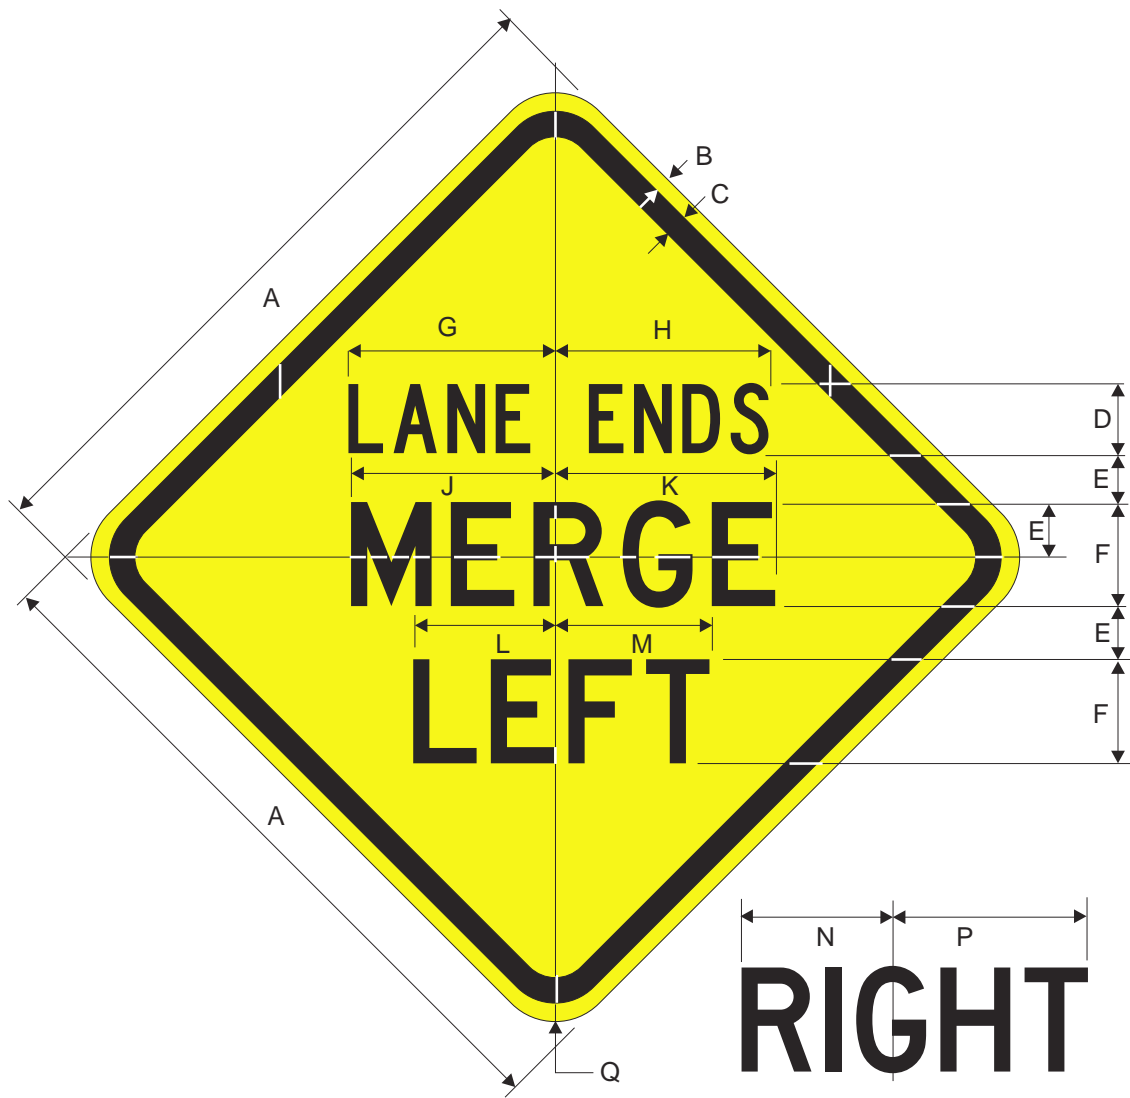

W9-2L(R)

	A	B	C	D	E	F	G	H	J	K	L
TEXAS ▶	30	.5	.75	3 C	2.5	5 D	8.938	9.313	10.375	10.563	7.125
TEXAS ▶	36	.625	.875	4 C	3	6 D	12	12.5	12.375	12.75	8.5
TEXAS ▶	48	.75	1.25	5 C	4	8 D	16.5	17	16.375	17.125	11.25
TEXAS ▶	60	.75	1.25	6 C	5	10 D	18	18.75	21.625	21.69	15.28

M	N	P	Q
7.563	8.56	9.8125	1.875
9.125	10.25	11.75	2.25
12.25	13.75	15.75	3
16.18	17.25	19.75	3

COLORS: LEGEND - BLACK
BACKGROUND - YELLOW (RETROREFLECTIVE)