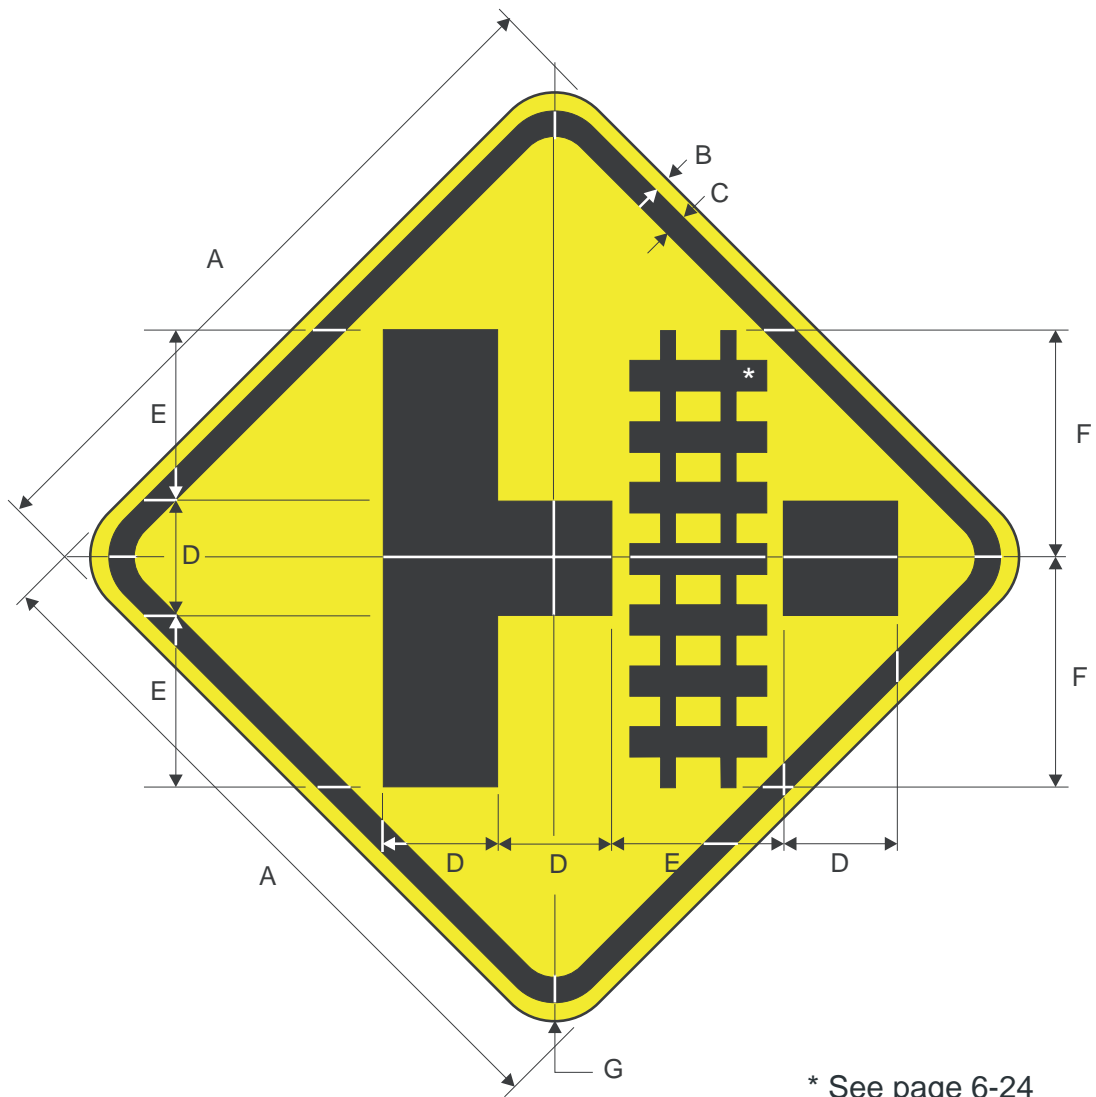

* See page 6-24
for symbol design

W10-3R(L)

A	B	C	D	E	F	G
24	.375	.625	4	6	8	1.5
30	.5	.75	5	7.485	10	1.875
36	.625	.875	6	9	12	2.25
48	.75	1.25	8	12	16	3

COLORS: LEGEND - BLACK
BACKGROUND - YELLOW (RETROREFLECTIVE)