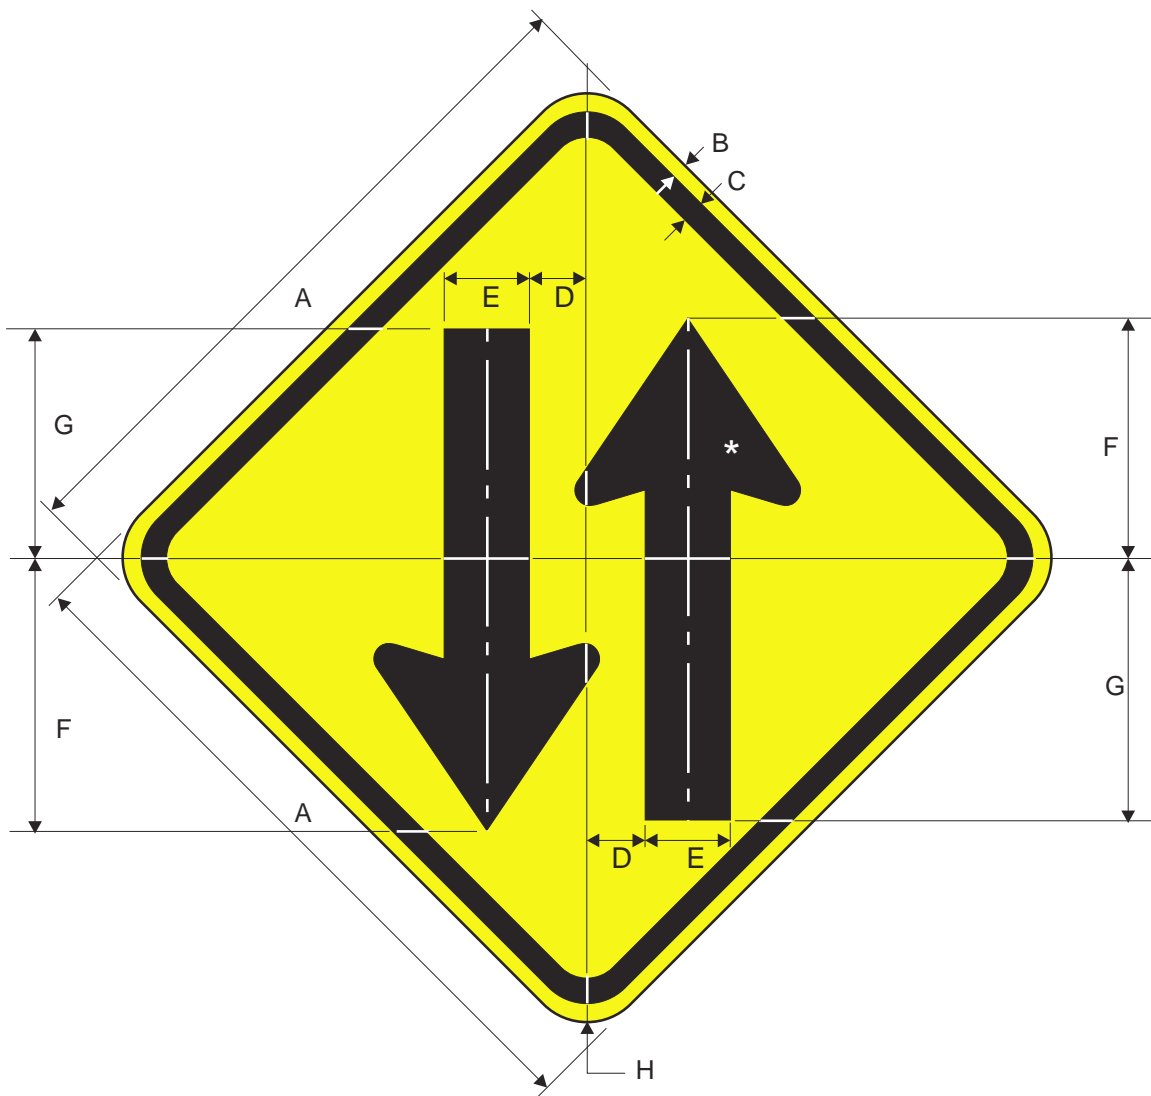

W6-3

* See page 6-2
for arrow design

TEXAS ▶

A	B	C	D	E	F	G	H
24	.375	.625	2	3	9	8.5	1.5
30	.5	.75	2.438	3.75	11.25	10.625	1.875
36	.625	.875	2.938	4.25	13.5	12.75	2.25
48	.75	1.25	3.875	6	18	17	3

COLORS: LEGEND - BLACK
BACKGROUND -YELLOW (RETROREFLECTIVE)