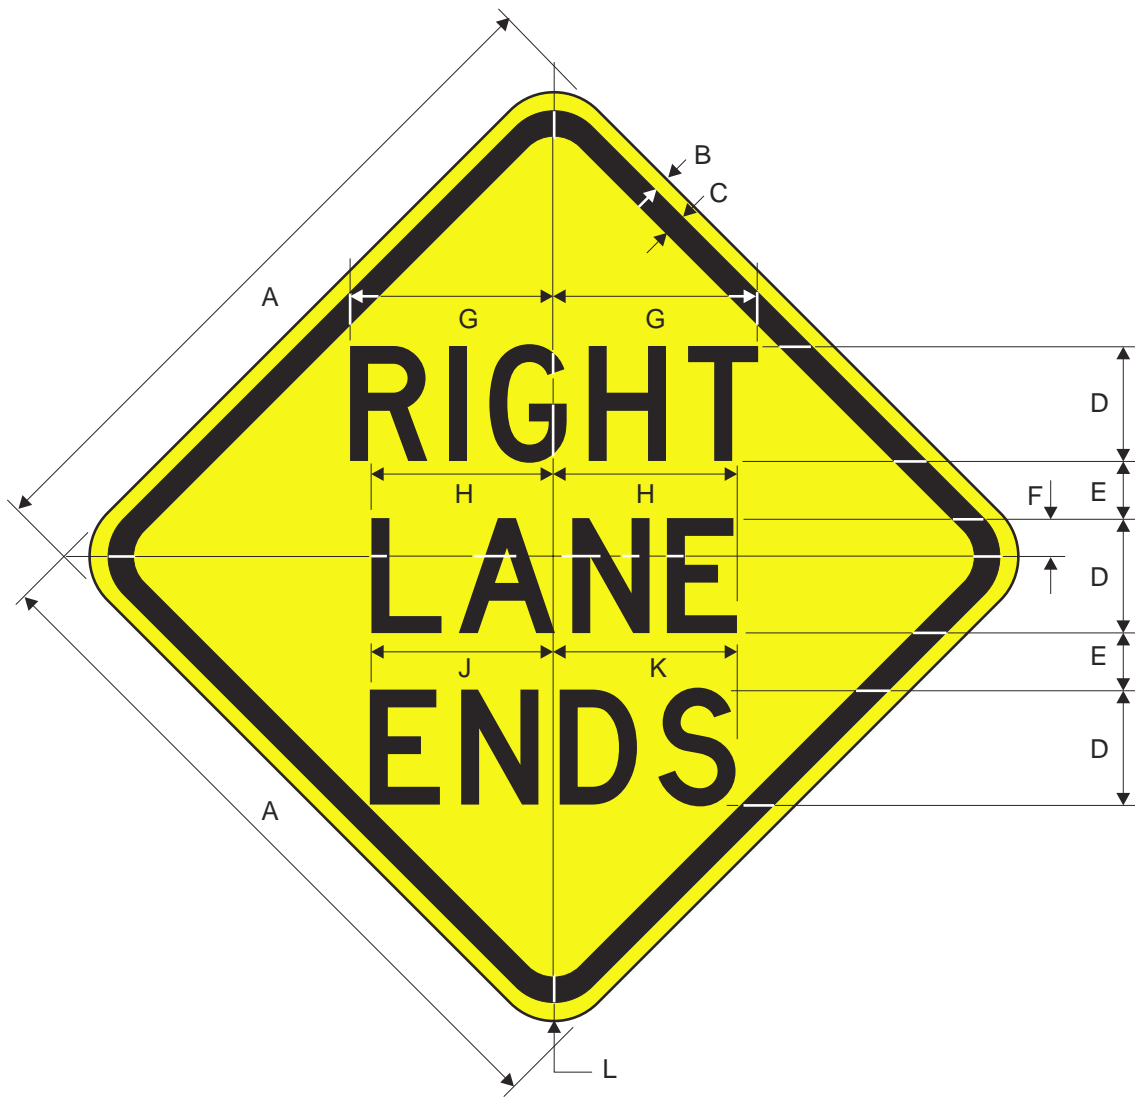

W9-1R(L)

A	B	C	D	E	F	G	H	J	K	L
24	.375	.625	4 D	2	15	7.375	6.438	6.125	6.813	1.5
30	.5	.75	5 D	2.5	15	9.188	8.063	7.625	8.563	1.875
36	.625	.875	6 D	3	2	11	9.688	9	10.375	2.25
48	.75	1.25	8 D	4	3	14.75	12.875	12.25	13.625	3

COLORS: LEGEND - BLACK
BACKGROUND - YELLOW (RETROREFLECTIVE)