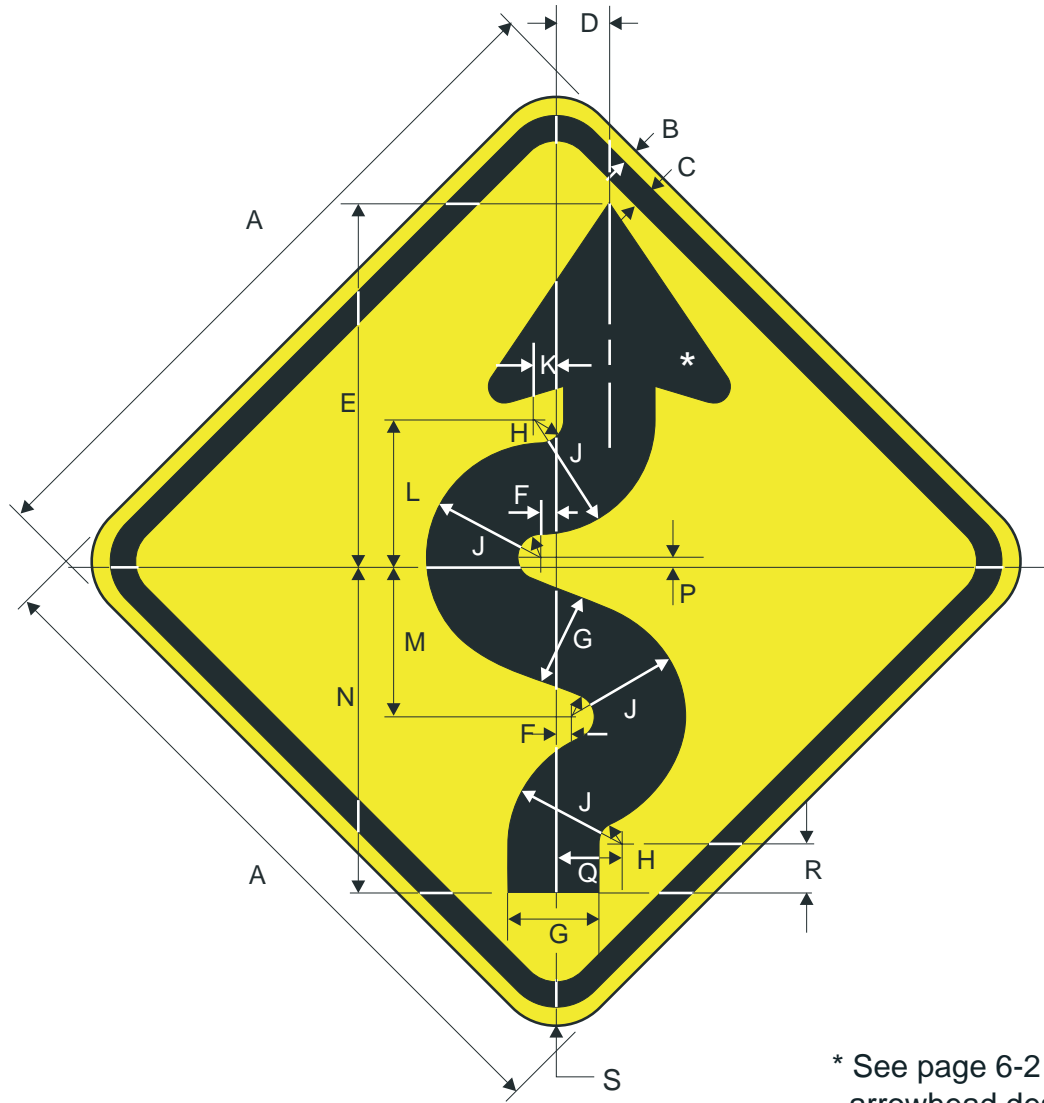

* See page 6-2 for arrowhead design

W1-5R

A	B	C	D	E	F	G	H	J	K	L	M
18	.375	.625	1	9.625	.375	2.5	.625	3	1	4	4
24	.375	.625	1.25	12.75	.5	3.25	.875	4.125	1.25	5.188	5.25
30	.5	.75	1.563	15.938	.625	4.063	1.094	5.156	1.563	6.484	9.563
36	.625	.875	1.875	19.125	.75	4.875	1.313	6.188	1.875	7.781	7.875
48	.75	1.25	2.5	25.5	1	6.5	1.75	8.25	2.5	10.375	10.5

N	P	Q	R	S
8.625	.25	2	1.25	1.5
11.375	.25	2.5	1.598	1.5
14.219	.313	3.125	2	1.875
17.063	.375	3.75	2.406	2.25
22.75	.5	5	3.188	3

COLORS: LEGEND - BLACK
BACKGROUND - YELLOW (RETROREFLECTIVE)