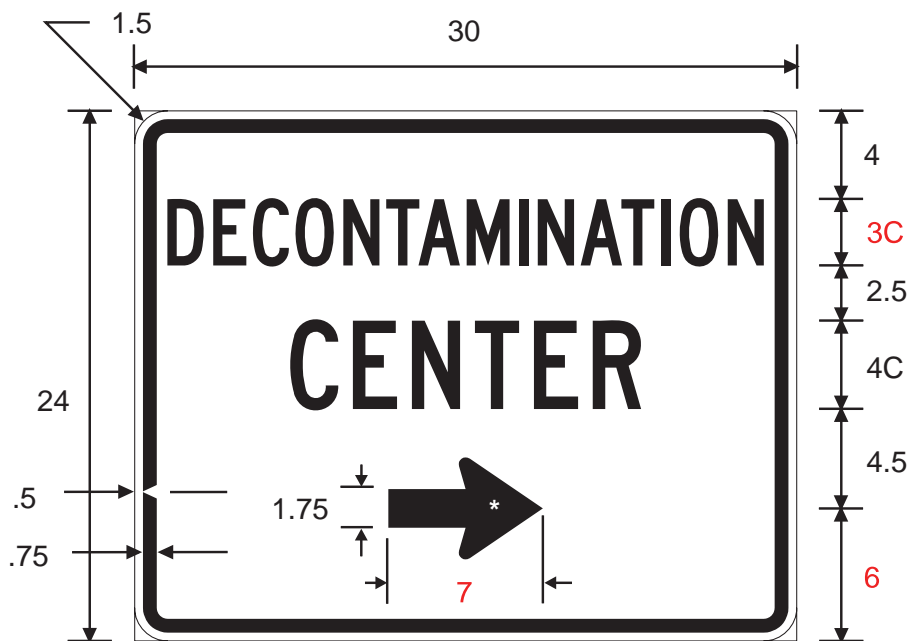

EM-2

EM-3

COLORS: LEGEND - BLACK
 BACKGROUND - WHITE (RETROREFLECTIVE)

EM-4

EM-5

COLORS: LEGEND - BLACK
 BACKGROUND - WHITE (RETROREFLECTIVE)

WELFARE

EM-6a

EM-6b

REGISTRATION

EM-6d

EM-6c

* See page 6-2 for arrow design

COLORS: LEGEND - BLACK
BACKGROUND - WHITE (RETROREFLECTIVE)

FALLOUT 3D
EM-7c

EM-7d

** See page 6-57
for symbol design

EMERGENCY 3D
EM-7a

EM-7b

* See page 6-2
for arrow design

COLORS: LEGEND - BLACK
BACKGROUND - WHITE (RETROREFLECTIVE)
SYMBOL - BLACK & YELLOW

EM-7T

COLORS: LEGEND - BLACK
 BACKGROUND - WHITE (RETROREFLECTIVE)