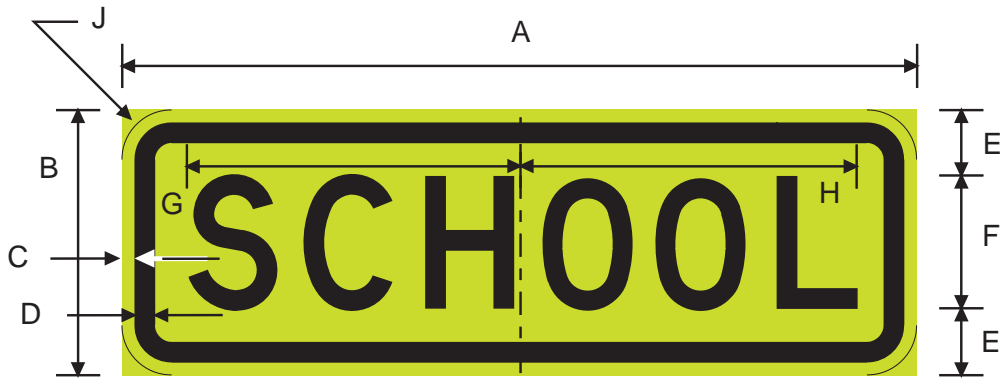

S4-3

A	B	C	D	E	F	G	H	J
24	8	.375	.625	2	4D	10	10.25	1.5
36	12	.625	.875	3	6D	15	15.375	2.25
48	16	.75	1.25	4	8D	20	20.5	3

COLORS: LEGEND - BLACK
BACKGROUND - FLOURESCENT YELLOW GREEN (RETROREFLECTIVE)