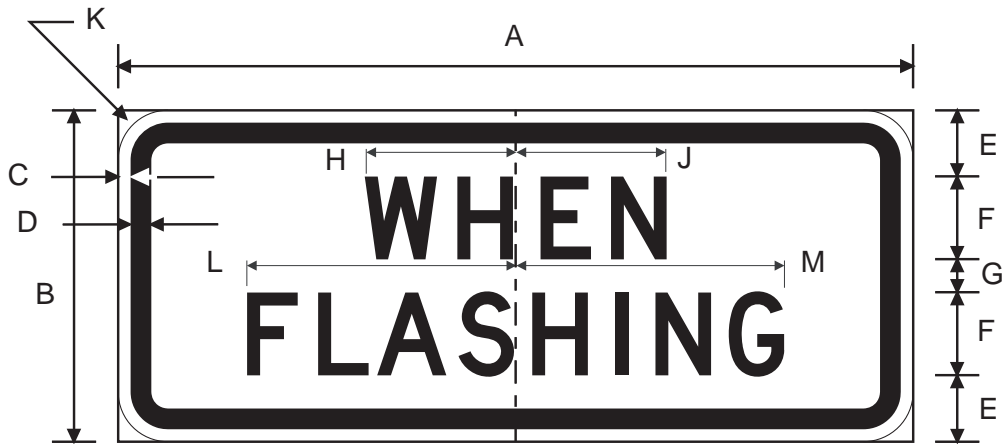

5-10

S4-4

A	B	C	D	E	F	G	H	J	K	L	M
24	10	.375	.625	2	2.5D	1	4.375	4.25	1.5	7.625	8.063
36	15	.625	.875	2.75	4D	1.5	6.938	6.813	2.25	12.188	12.938
48	20	.75	1.25	4	5D	2	8.75	8.5	3	15.25	16.125

COLORS: LEGEND - BLACK
BACKGROUND - WHITE (RETROREFLECTIVE)