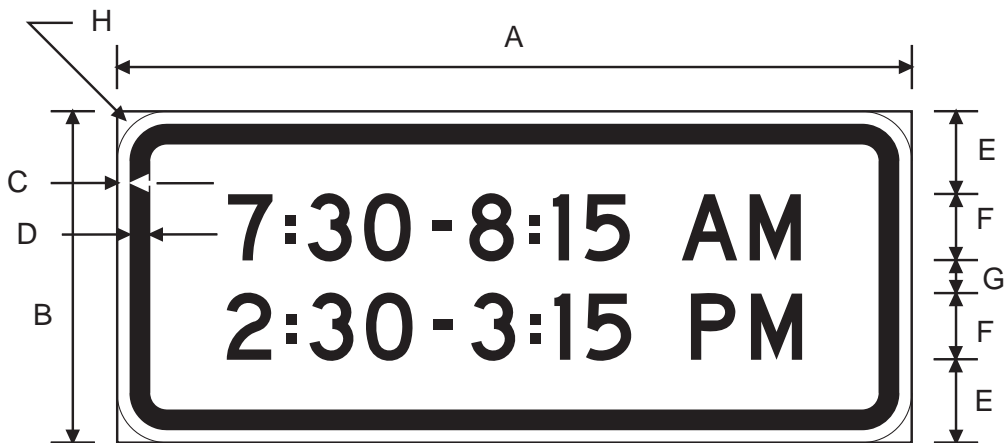

S3-1

A	B	C	D	E	F
30	.5	.75	5C	2	1.875
36	.625	.875	6C	3	2.25

COLORS: LEGEND - BLACK
 BACKGROUND - FLOURESCENT YELLOW GREEN(RETROREFLECTIVE)

S4-1

A	B	C	D	E	F	G	H
24	10	.375	.625	2	2.5D	1	1.5
36	15	.625	.875	2.75	4D	1.5	2.25
48	20	.75	1.25	4	5D	2	3

S4-1a

A	B	C	D	E	F	G	H
24	10	.375	.625	2.5	2D	1	1.5
36	15	.625	.875	3.75	3D	1.5	2.25
48	20	.75	1.25	5	4D	2	3

COLORS: LEGEND - BLACK
 BACKGROUND - WHITE (RETROREFLECTIVE)

S4-2

A	B	C	D	E	F	G	H	J	K	L	M
24	10	.375	.625	1.5	2D	.5	3.5	3.313	1.5	6.25	9.313
36	15	.625	.875	2.25	3D	.75	5.188	5.125	2.25	9.375	14
48	20	.75	1.25	3	4D	1	7	6.625	3	12.5	18.625