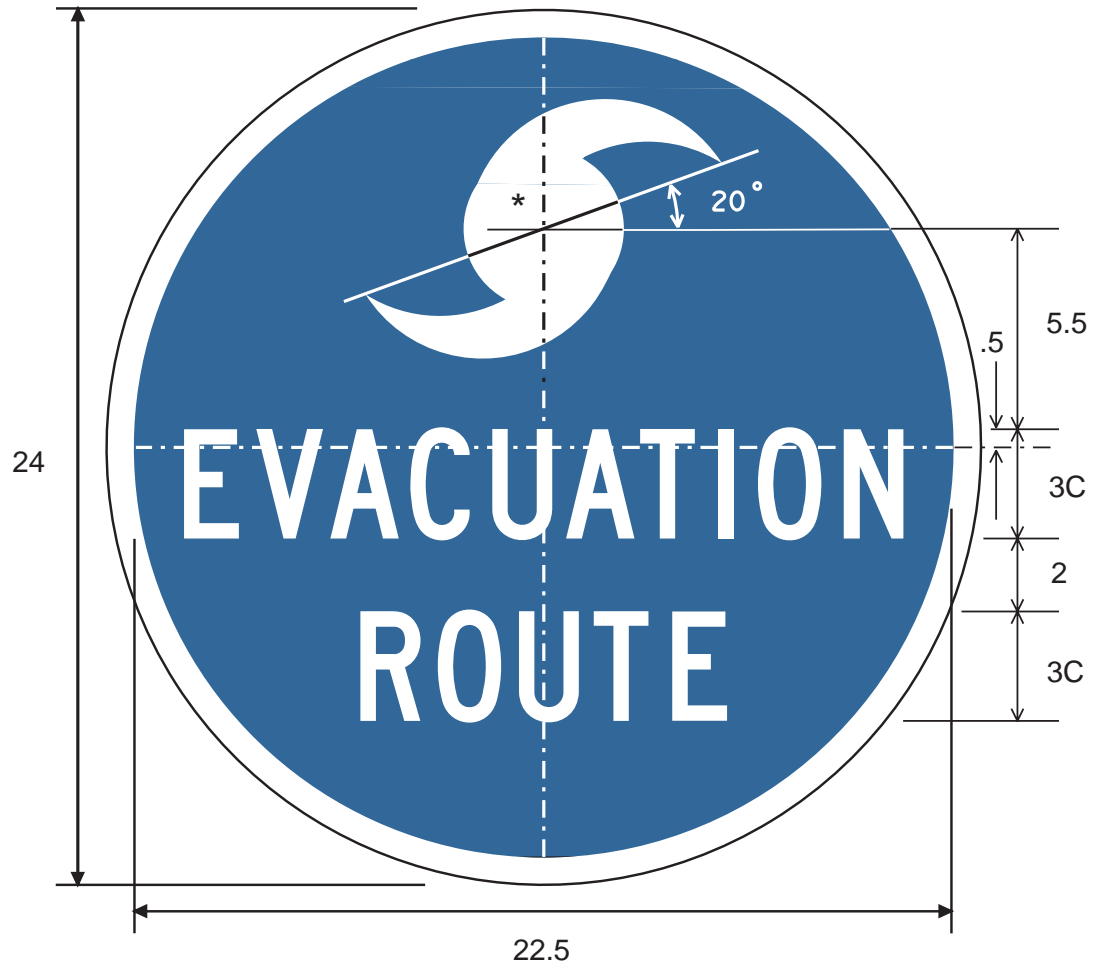

EM-1T

* See page 6-2
for arrow design

COLORS: LEGEND - WHITE (RETROREFLECTIVE)
BACKGROUND - BLUE (RETROREFLECTIVE)

5-1

EM-1a

* See page 6-65
for symbol design

COLORS: LEGEND - WHITE (RETROREFLECTIVE)
BACKGROUND - BLUE (RETROREFLECTIVE)

** See page 6-57
for symbol design

EMERGENCY 3D
EM-7a

EM-7b

* See page 6-2
for arrow design

COLORS: LEGEND - BLACK
BACKGROUND - WHITE (RETROREFLECTIVE)
SYMBOL - BLACK & YELLOW

EM-7T

COLORS: LEGEND - BLACK
 BACKGROUND - WHITE (RETROREFLECTIVE)