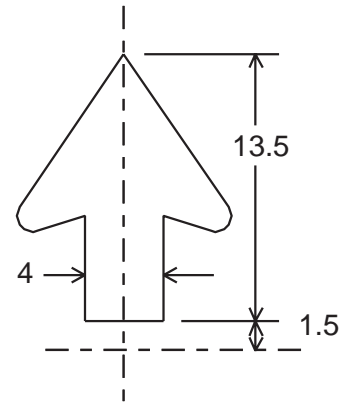

COLORS: LEGEND - WHITE (RETROREFLECTIVE)
BACKGROUND - BLUE (RETROREFLECTIVE)

5-1